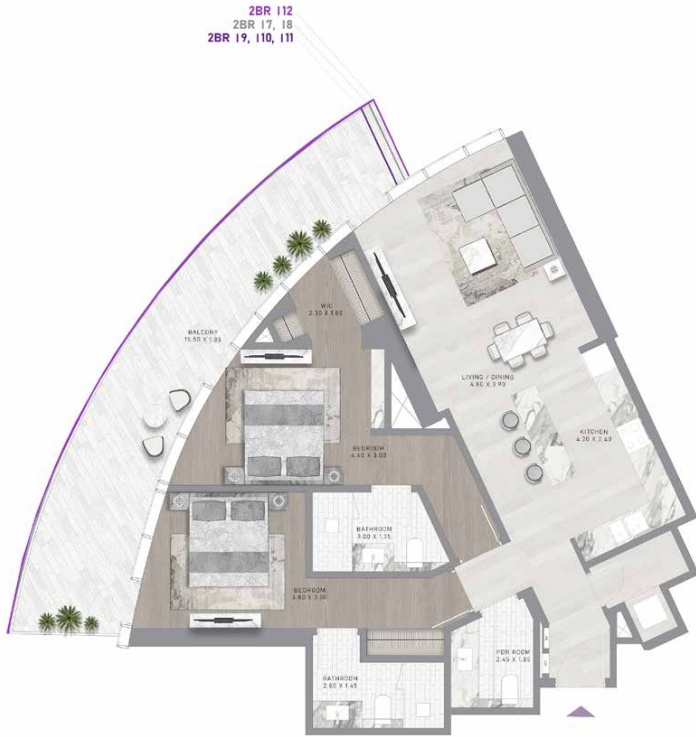

2-BEDROOM

TYPE I7-I12

2BR I12
2BR I7, I8
2BR I9, I10, I11