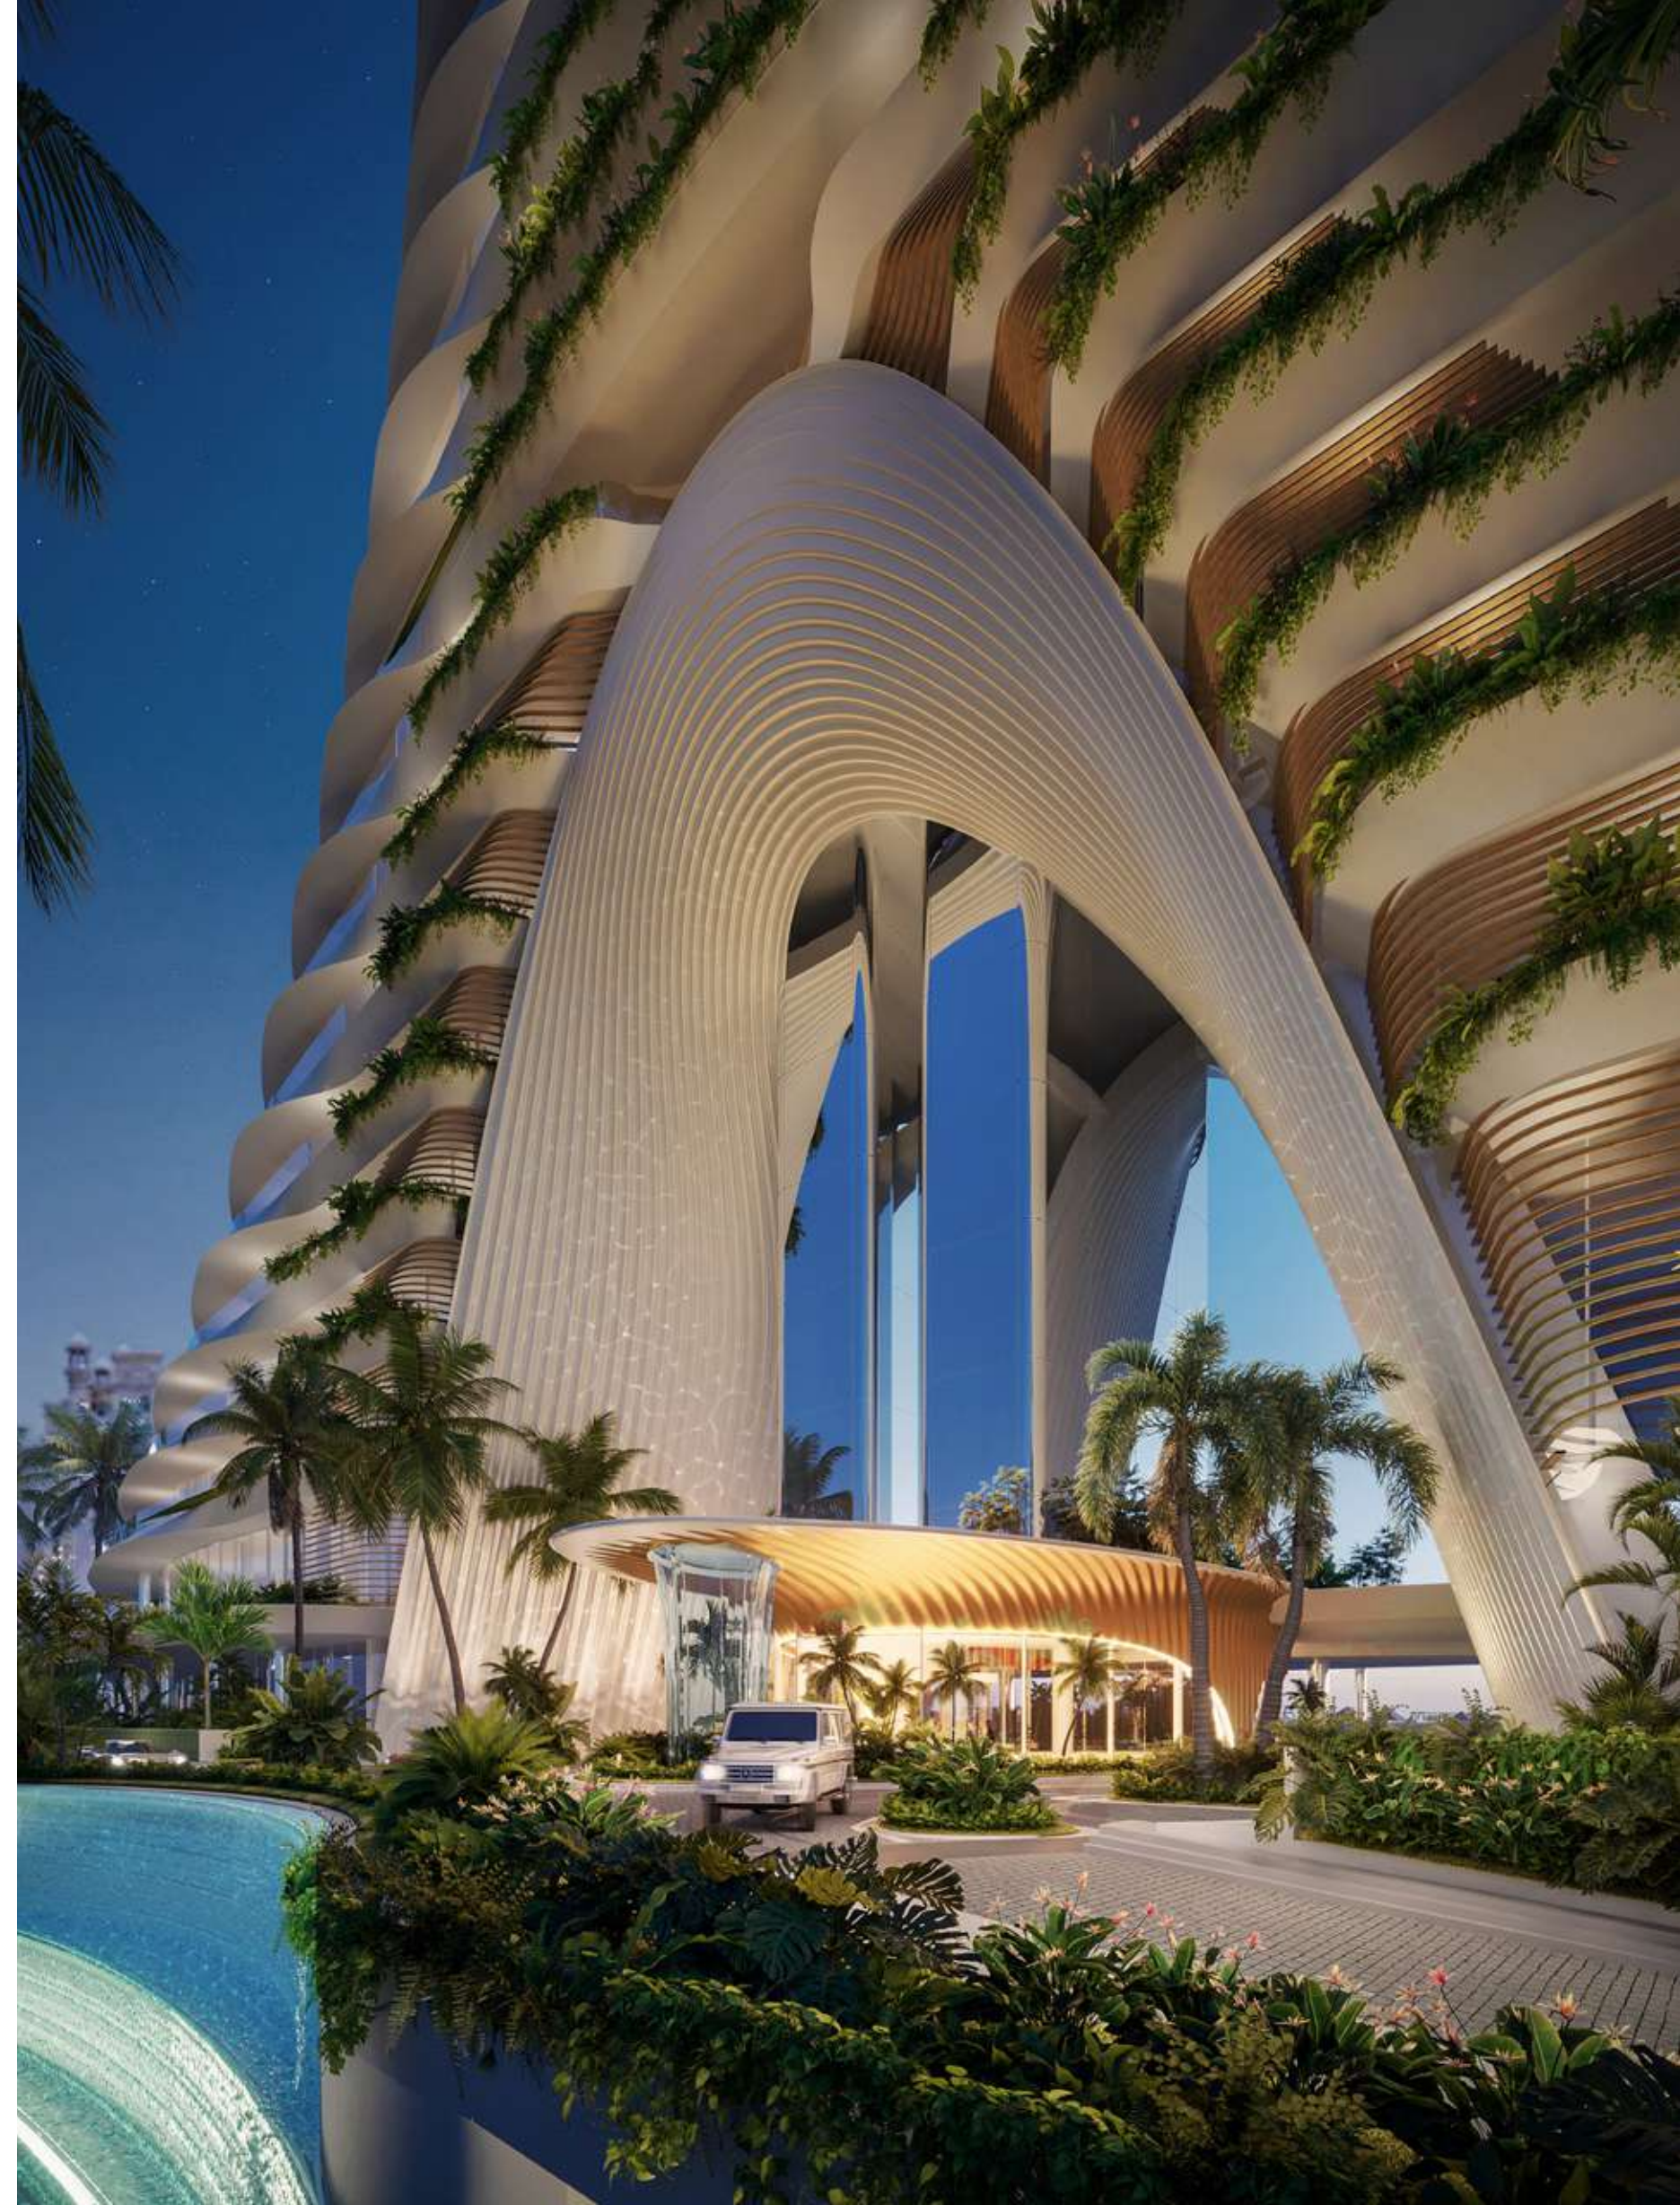

COMO RESIDENCES TAKES THE SHAPE OF AN ORGANIC SEASHELL, RISING TOWARDS THE SKY. THIS ARTWORK IS INSPIRED BY THE GENTLE WAVES OF THE SEA AND SINUOUS CURVES LEFT IN THE SAND.

THIS ARCHITECTURAL MARVEL RISES  
IN THE HEART OF PALM JUMEIRAH  
AND PRESENTS A SPECTACULAR  
COLLECTION OF EXQUISITE PRIVATE  
RESIDENCES.

# A UNIQUE TOWER *of* VERTICAL LAKES

Soak up the serene atmosphere as you  
enjoy water activities from sunrise to  
sunset.

The statement structure is sculpted into a series vertical lakes, including a variety of communal pools and a selection of exclusive private pools.

# THE MASTERPIECE WITH THE GRANDEST *of* ENTRANCES

A grand entrance that opens up a gateway to an exclusive community and a dawn of new cosmopolitan mode of living.