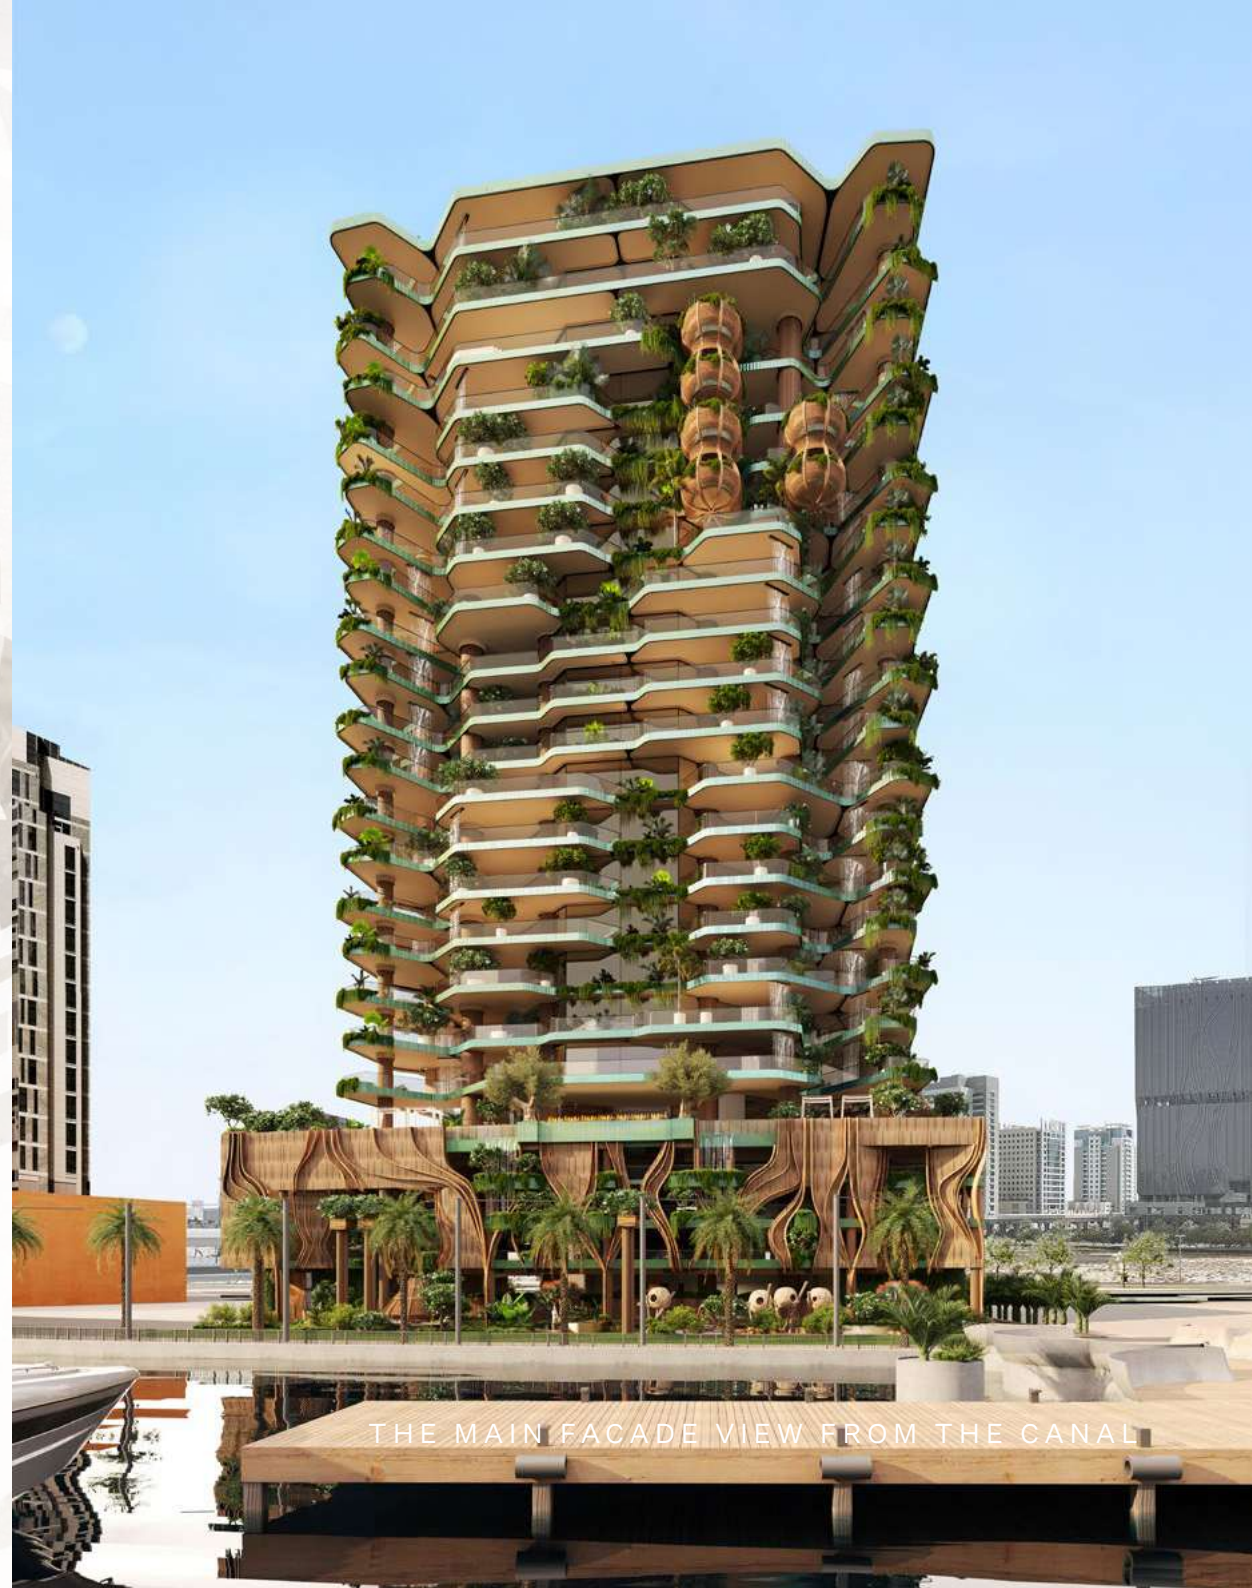

ملتقى

DUBAI

ARCHITECTURE

عشاق
DUBAI

THE TREE OF LIFE

THE MAIN FACADE VIEW FROM THE CANAL

عشرا
DUBAI

THE TREE OF LIFE

THE MAIN FACADE VIEW FROM THE CANAL

المنارة
DUBAI

THE MAIN FACADE VIEW FROM THE CANAL

عاشق
DUBAI

A NEW
REVOLUTIONARY
GENERATION OF
THE XXI CENTURY
BUILDINGS!

THE MAIN FACADE VIEW FROM THE CANAL

عاشق DUBAI

OUR PRIORITIES ARE:
well-being and health,
energy efficiency
and sustainability,
unity with nature
and community.

عاشق
DUBAI

THE SOUTH FACADE

عَیْوَا
DUBAI

EYWA IS THE
LUXURY OF THE
UNIQUE LIFE
EXPERIENCE!
WE CALL IT
“WILD LUXURY”!

عقوى
DUBAI

ARCHITECTURE
OF EYWA IS A
SYMBIOSIS OF THE
SYMBOLIC BANYAN
TREE AND THE
INSPIRATION OF
THE HALLELUJAH
MOUNTAINS FROM
THE MOVIE AVATAR.