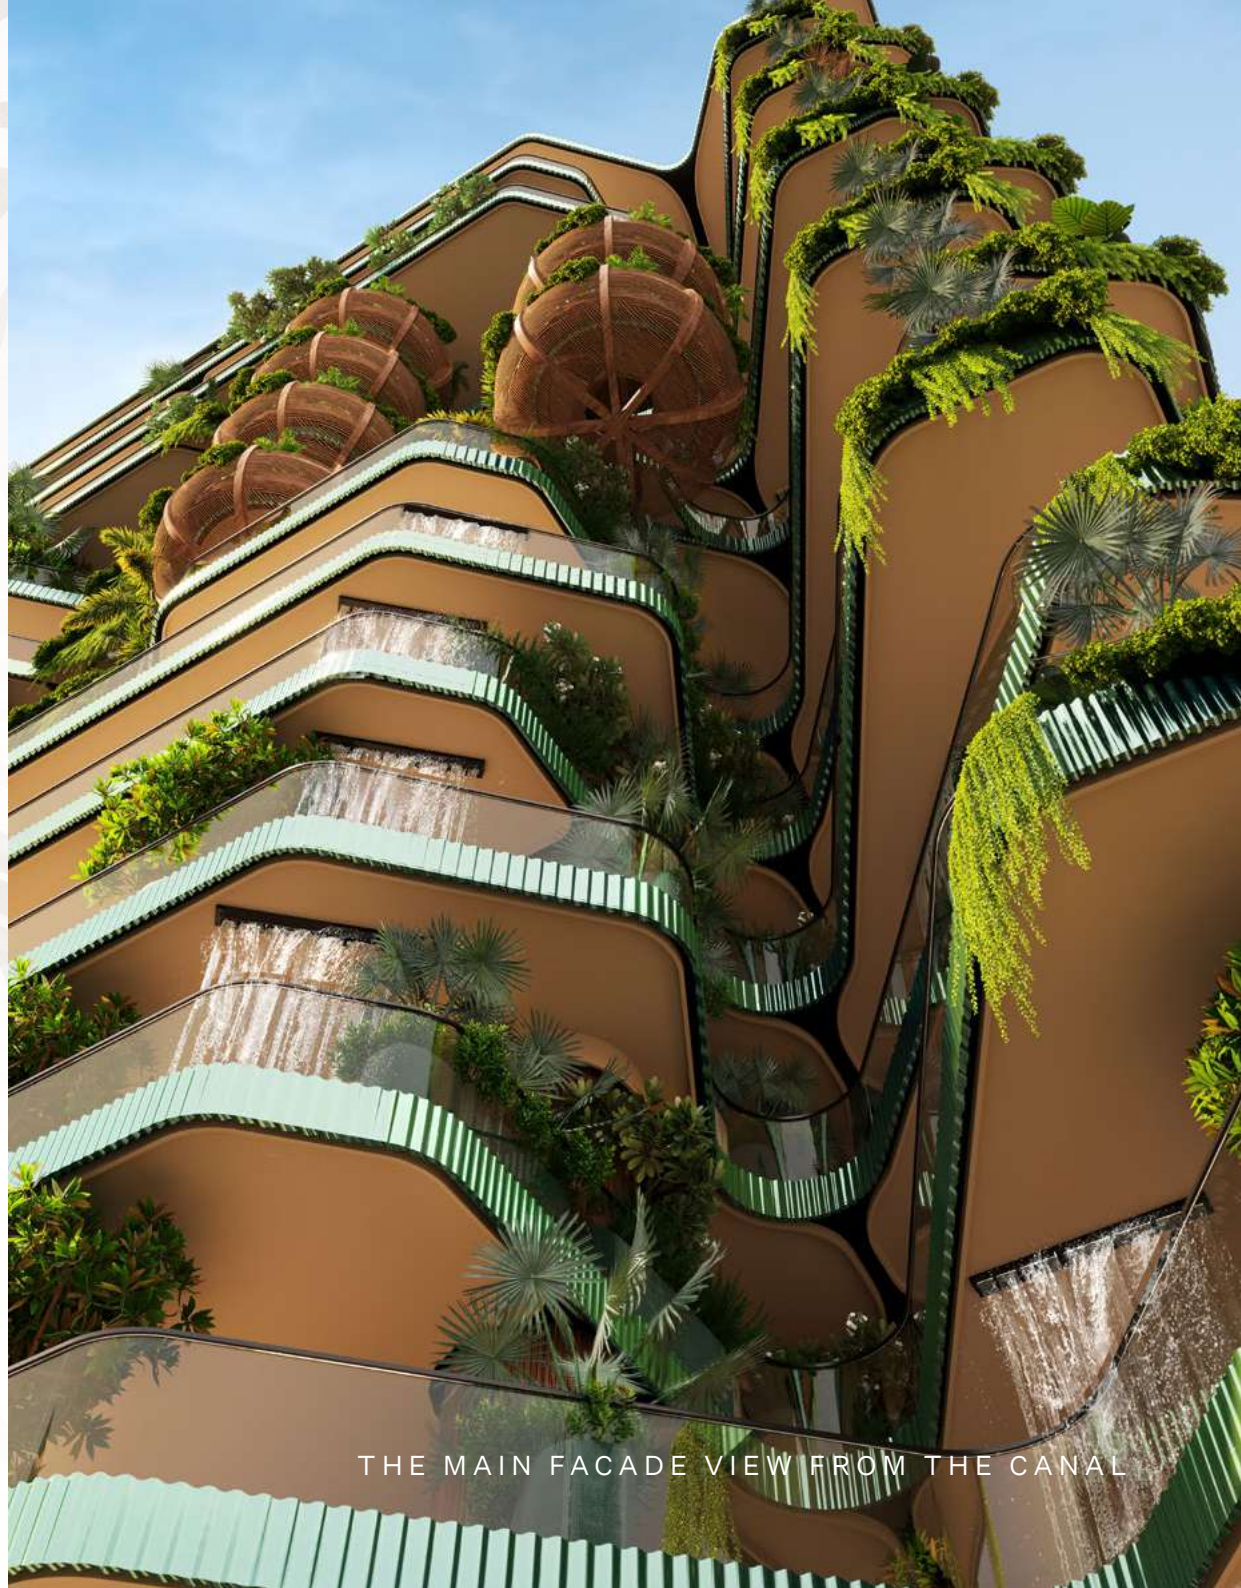

ملتقى

DUBAI

ARCHITECTURE

عشاق
DUBAI

THE TREE OF LIFE

THE MAIN FACADE VIEW FROM THE CANAL

عشرا
DUBAI

THE TREE OF LIFE

THE MAIN FACADE VIEW FROM THE CANAL

المنارة
DUBAI

THE MAIN FACADE VIEW FROM THE CANAL

عاشق
DUBAI

A NEW
REVOLUTIONARY
GENERATION OF
THE XXI CENTURY
BUILDINGS!

THE MAIN FACADE VIEW FROM THE CANAL

عاشق DUBAI

OUR PRIORITIES ARE:
well-being and health,
energy efficiency
and sustainability,
unity with nature
and community.

عاشق
DUBAI

THE SOUTH FACADE

عَیْوَا
DUBAI

EYWA IS THE
LUXURY OF THE
UNIQUE LIFE
EXPERIENCE!
WE CALL IT
“WILD LUXURY”!

عقوى
DUBAI

ARCHITECTURE
OF EYWA IS A
SYMBIOSIS OF THE
SYMBOLIC BANYAN
TREE AND THE
INSPIRATION OF
THE HALLELUJAH
MOUNTAINS FROM
THE MOVIE AVATAR.

THE MAIN FACADE VIEW FROM THE CANAL

عشرا
DUBAI

THE WILD LUXURY
OF THE UNIQUE
LIFE EXPERIENCE!

THE MAIN FACADE VIEW FROM THE CANAL

عاشق
DUBAI

THE MAIN FACADE, PODIUM LEVELS

عاشق
DUBAI

THE MAIN FACADE, PODIUM LEVELS