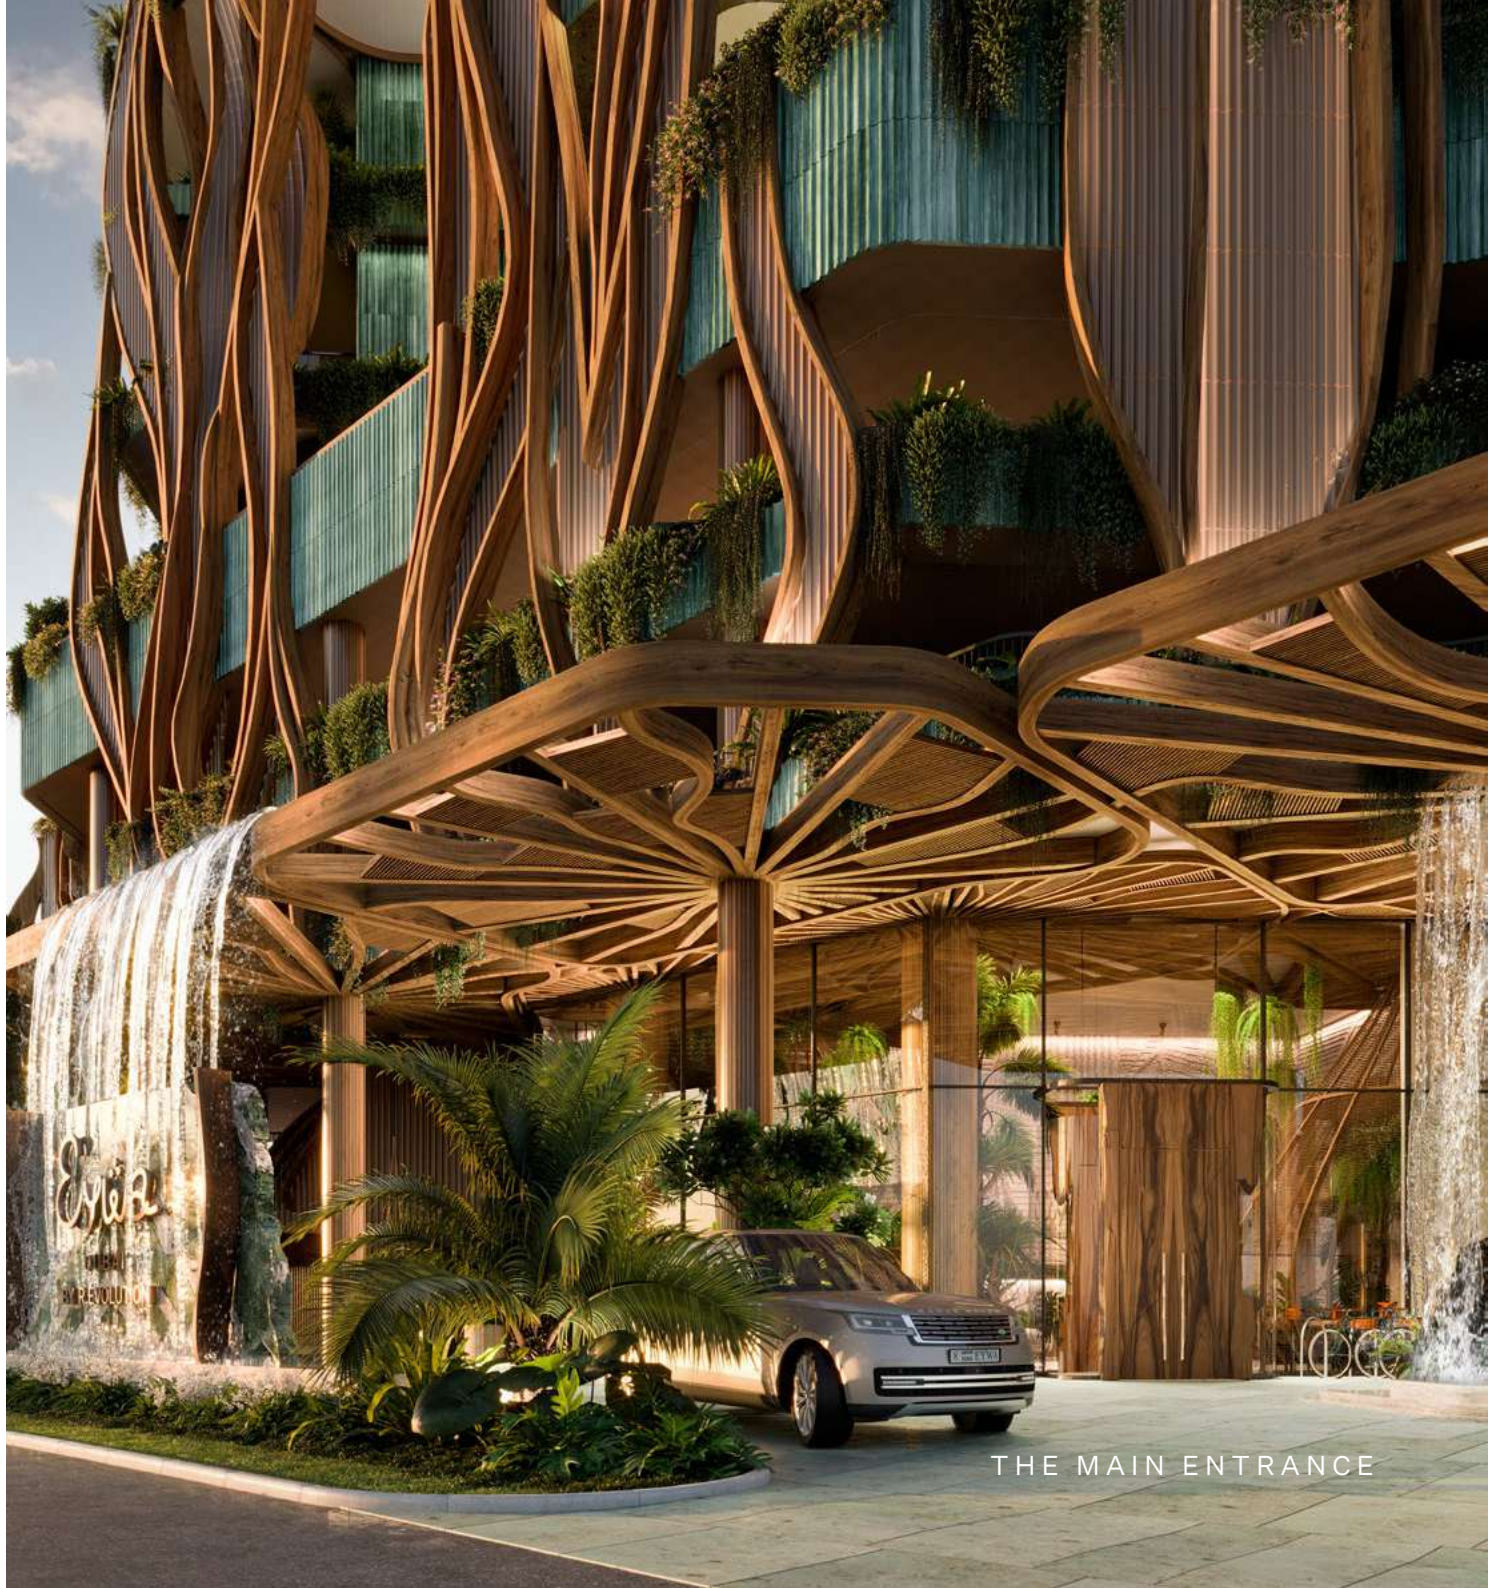

عشيرة
DUBAI

THE MAIN ENTRANCE