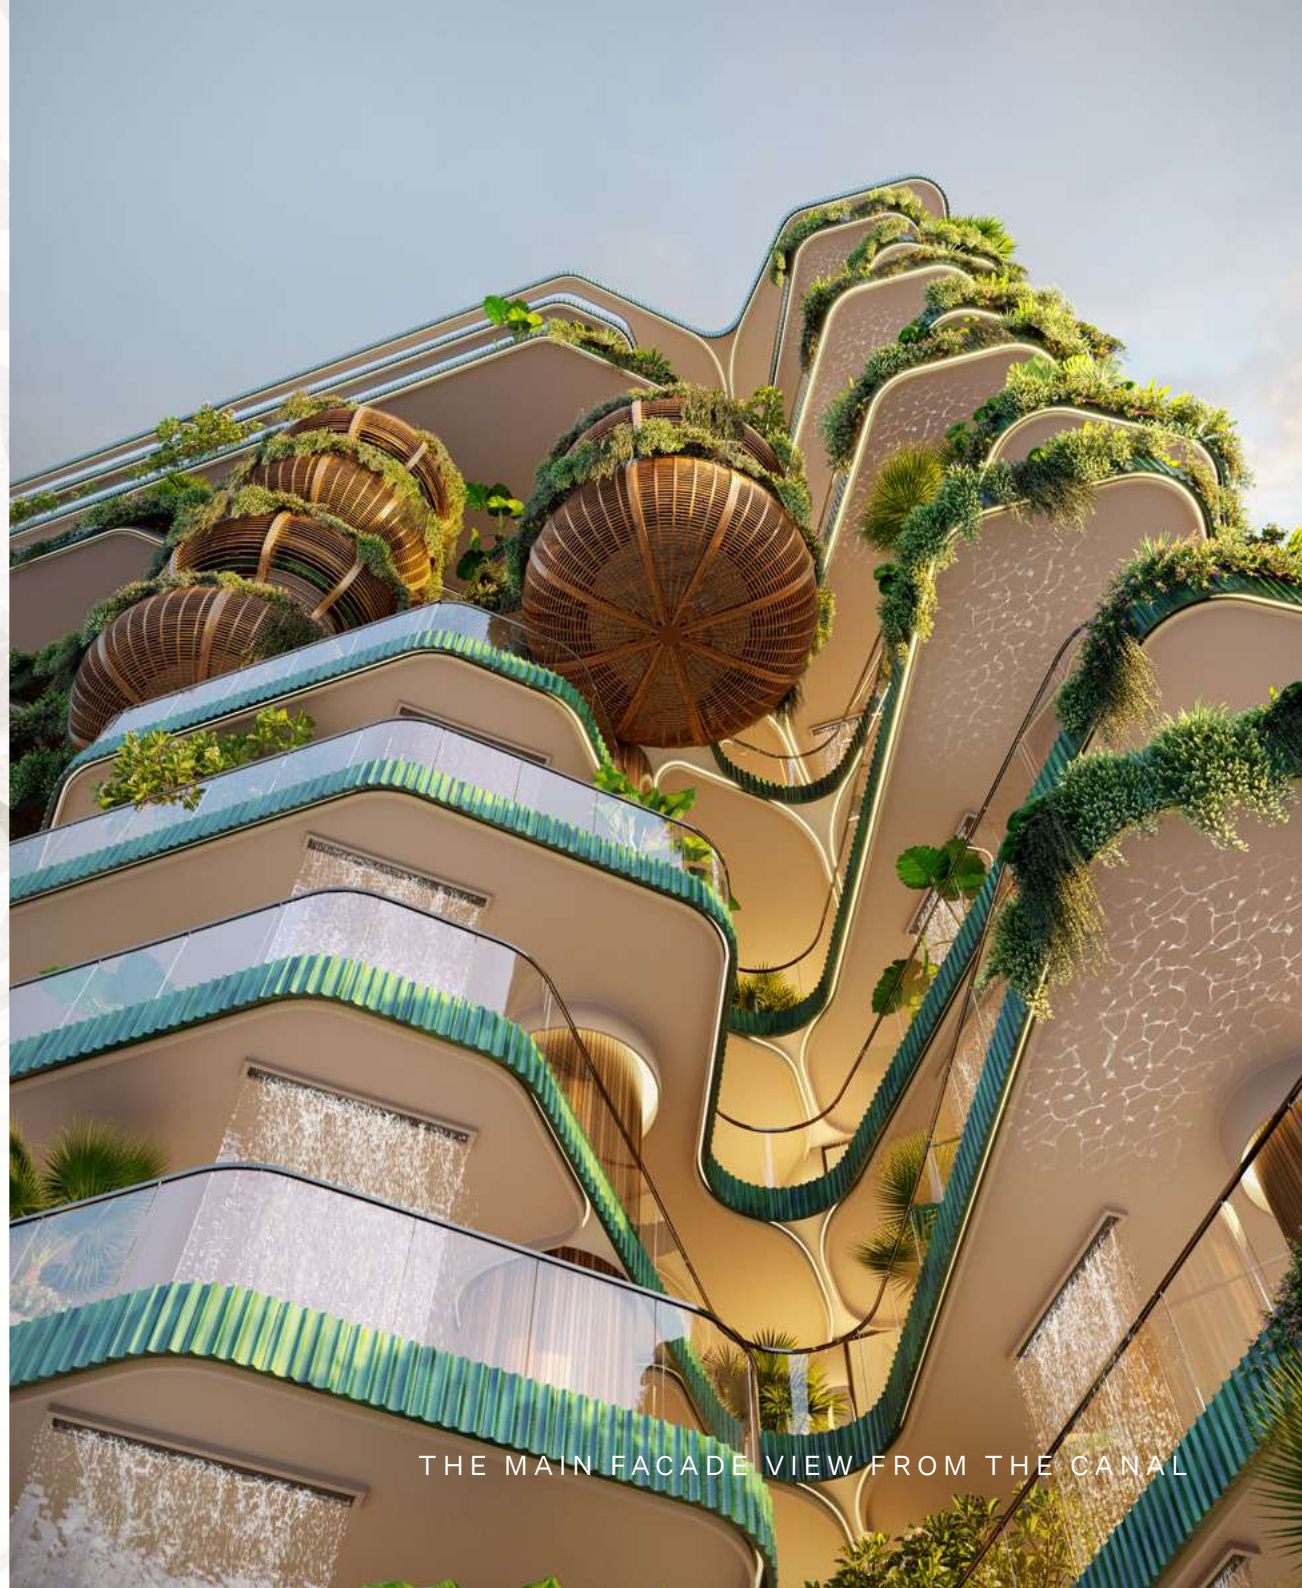

ملتقى

DUBAI

ARCHITECTURE

عشاق
DUBAI

THE TREE OF LIFE

THE MAIN FACADE VIEW FROM THE CANAL

عشرا
DUBAI

THE TREE OF LIFE

THE MAIN FACADE VIEW FROM THE CANAL

المنارة
DUBAI

THE MAIN FACADE VIEW FROM THE CANAL

عاشق
DUBAI

A NEW
REVOLUTIONARY
GENERATION OF
THE XXI CENTURY
BUILDINGS!

THE MAIN FACADE VIEW FROM THE CANAL

عاشق DUBAI

OUR PRIORITIES ARE:
well-being and health,
energy efficiency
and sustainability,
unity with nature
and community.

عاشق
DUBAI

THE SOUTH FACADE

عَیْوَا
DUBAI

EYWA IS THE
LUXURY OF THE
UNIQUE LIFE
EXPERIENCE!
WE CALL IT
“WILD LUXURY”!

عقوى
DUBAI

ARCHITECTURE
OF EYWA IS A
SYMBIOSIS OF THE
SYMBOLIC BANYAN
TREE AND THE
INSPIRATION OF
THE HALLELUJAH
MOUNTAINS FROM
THE MOVIE AVATAR.