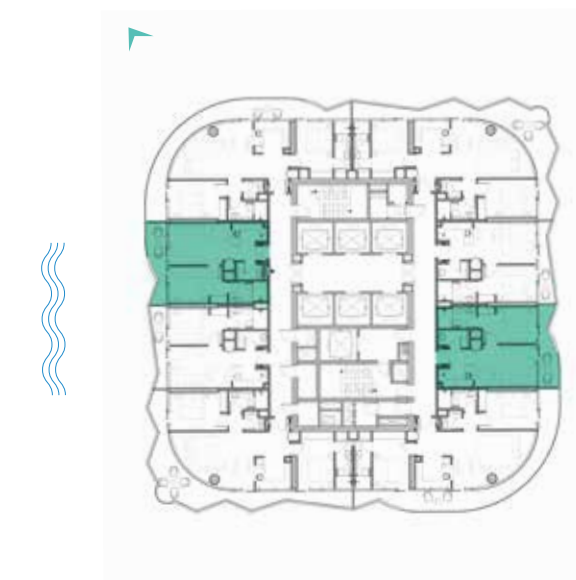

1-BEDROOM LUXURY

TYPE C31M-C41M