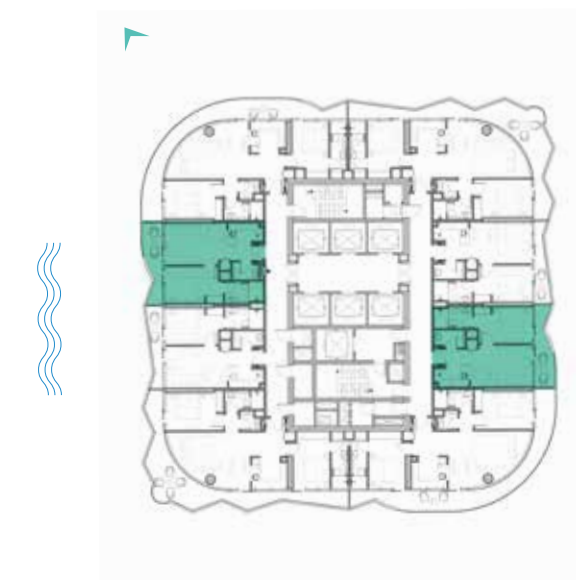

1-BEDROOM LUXURY

TYPE C11M-C20M