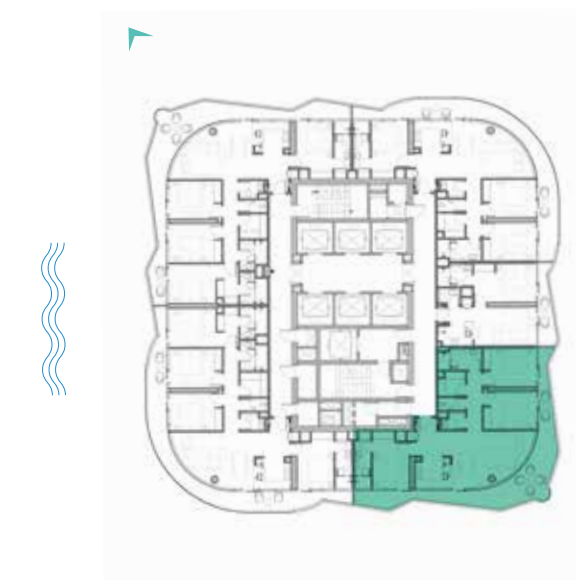

LEVELS 51-60