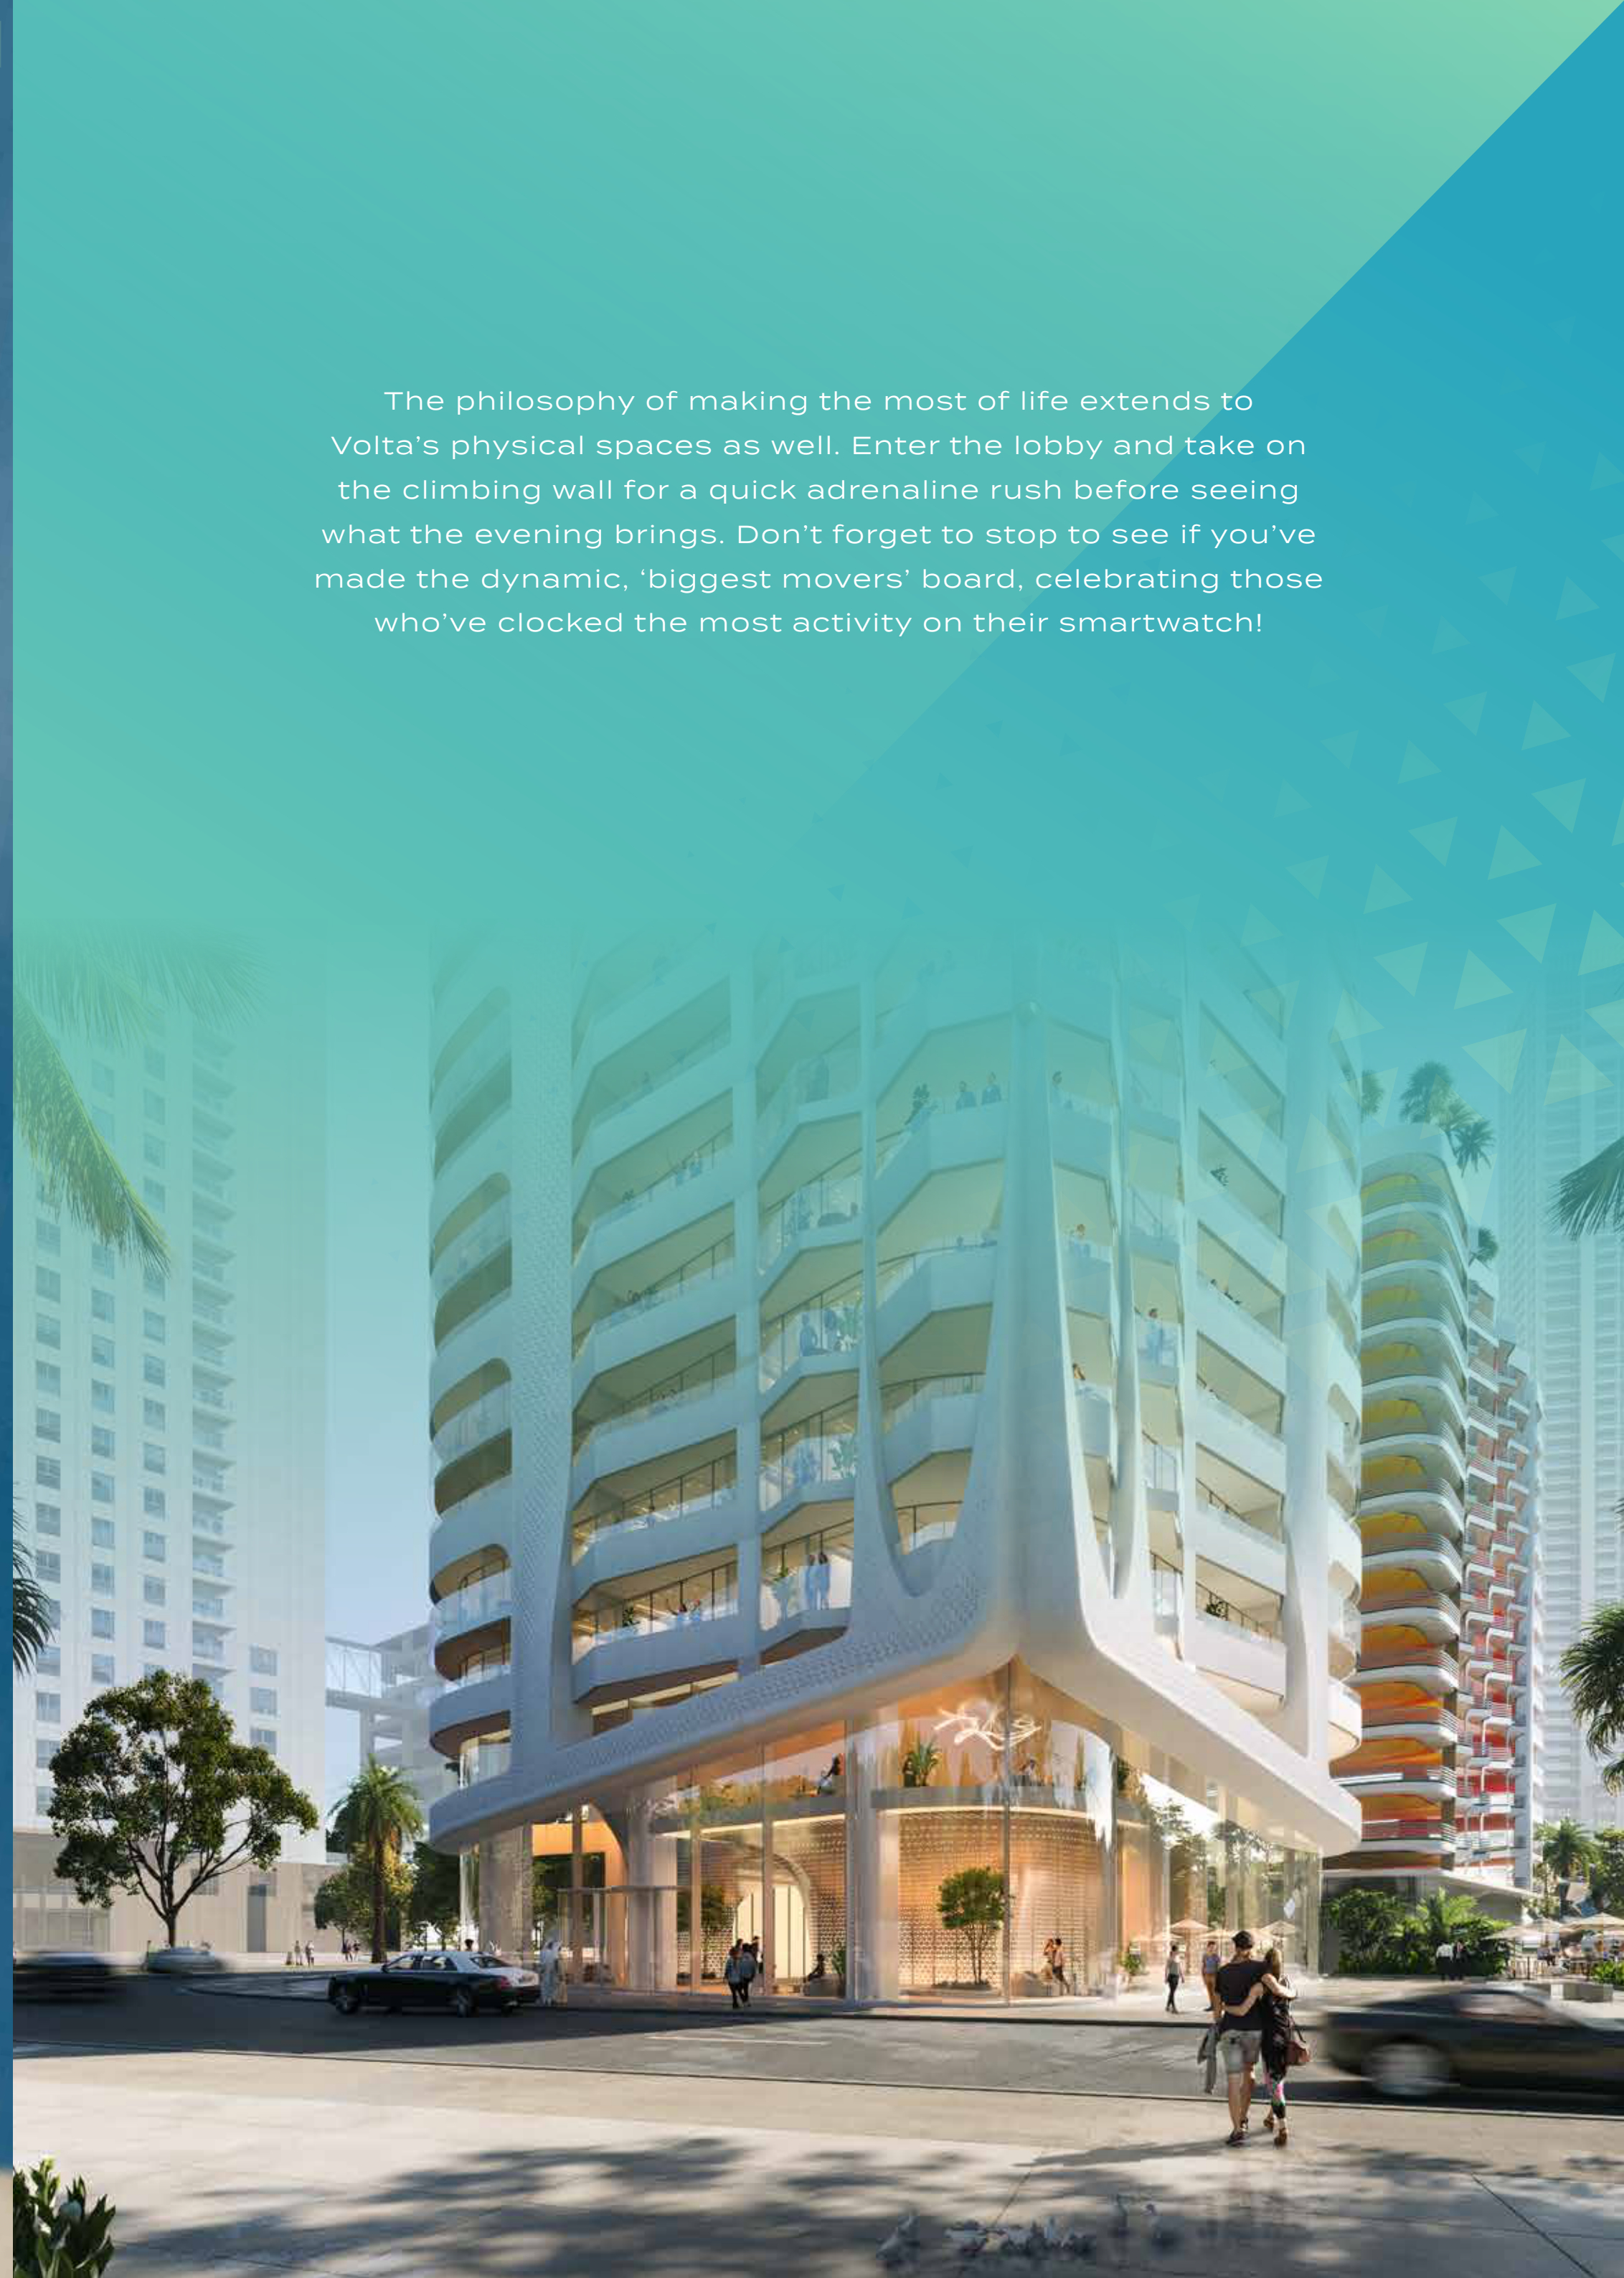

VOLTA

SHEIKH ZAYED ROAD, DUBAI

V

FEEL THE  
BEAT OF LIFE.

Volta is a one-of-a-kind, 60-storey residential tower inspired by the powerful human desire to reach beyond what is expected and live a life where excellence is ordinary. The dynamically-designed skyscraper has curated environments for fitness, wellness and wellbeing alike. With amenities split between the semi-detached podium, roof and even the lobby, residents are never far from something to do...or somewhere to do nothing.

# THE TURRET

Volta is enviably situated on Sheikh Zayed Road, Dubai's main artery. The road is emblematic of the city's incredible progress and is home to the world's tallest three hotels, residential towers, offices, restaurants and more. Those staying here have quick and easy access to Downtown Dubai, while destinations such as Dubai Marina and Palm Jumeirah are just minutes away, along with Dubai International Airport (under 15 minutes).

FOR  
MOTIVATION,  
JUST LOOK  
OUTSIDE.

Residents enjoy uninterrupted views of the city skyline. The world-famous Burj Khalifa and glorious Dubai skyscape will inspire you from your wrap around balcony or the tower's outdoor amenities.

# FOR THE FRONTLINE TIME FROM A DIFFERENT VIEW

The philosophy of making the most of life extends to Volta's physical spaces as well. Enter the lobby and take on the climbing wall for a quick adrenaline rush before seeing what the evening brings. Don't forget to stop to see if you've made the dynamic, 'biggest movers' board, celebrating those who've clocked the most activity on their smartwatch!