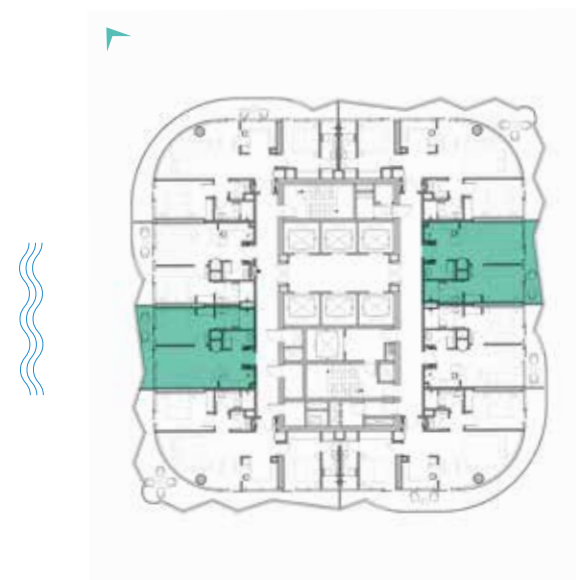

1-BEDROOM LUXURY

TYPE C31-C41