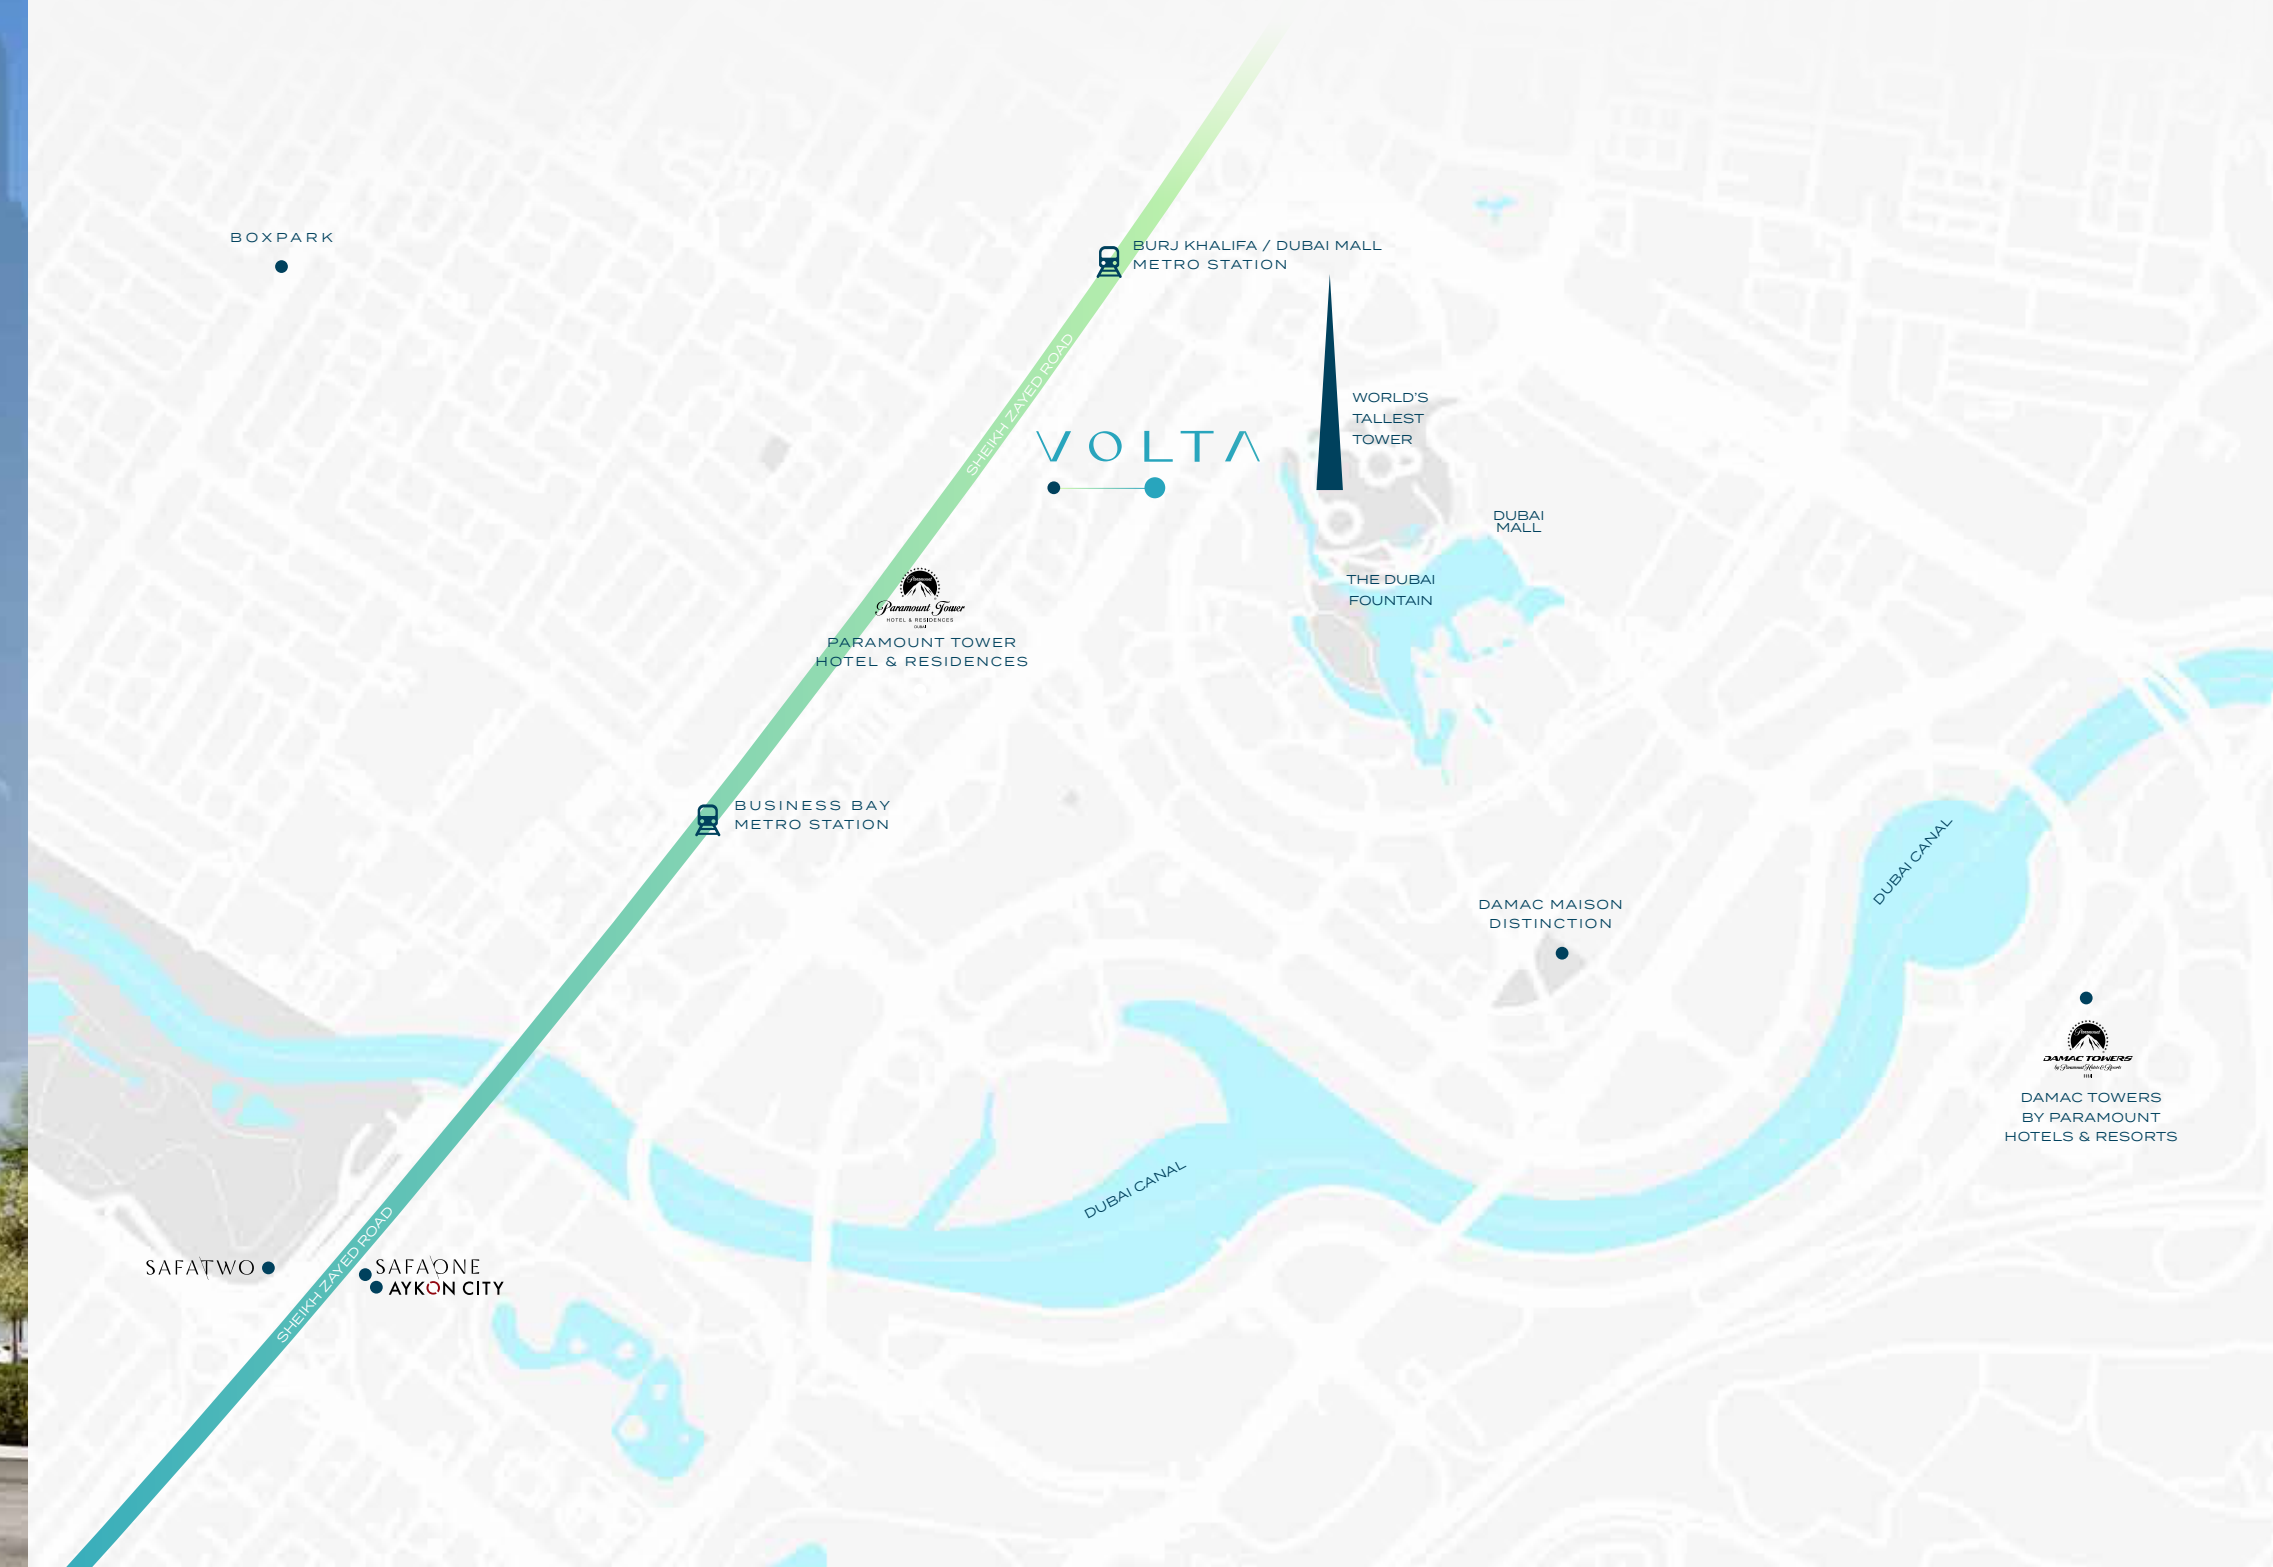

VOLTA

SHEIKH ZAYED ROAD, DUBAI

V

FEEL THE  
BEAT OF LIFE.

Volta is a one-of-a-kind, 60-storey residential tower inspired by the powerful human desire to reach beyond what is expected and live a life where excellence is ordinary. The dynamically-designed skyscraper has curated environments for fitness, wellness and wellbeing alike. With amenities split between the semi-detached podium, roof and even the lobby, residents are never far from something to do...or somewhere to do nothing.

# HIGHWAY TO

# THE TURRET

Volta is enviably situated on Sheikh Zayed Road, Dubai's main artery. The road is emblematic of the city's incredible progress and is home to the world's tallest three hotels, residential towers, offices, restaurants and more. Those staying here have quick and easy access to Downtown Dubai, while destinations such as Dubai Marina and Palm Jumeirah are just minutes away, along with Dubai International Airport (under 15 minutes).