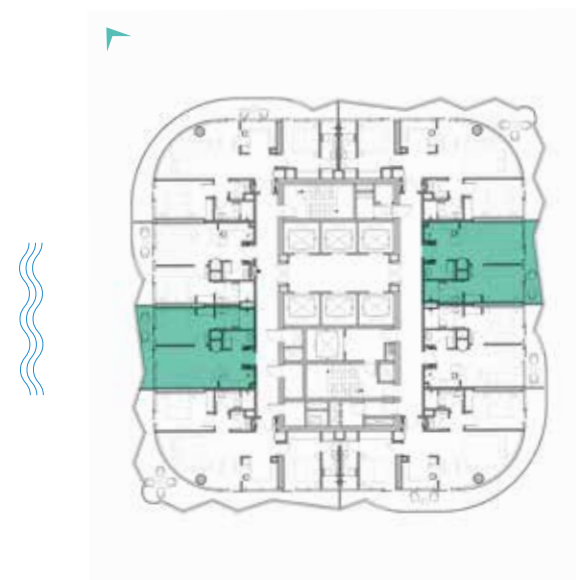

1-BEDROOM LUXURY

TYPE C21-C30