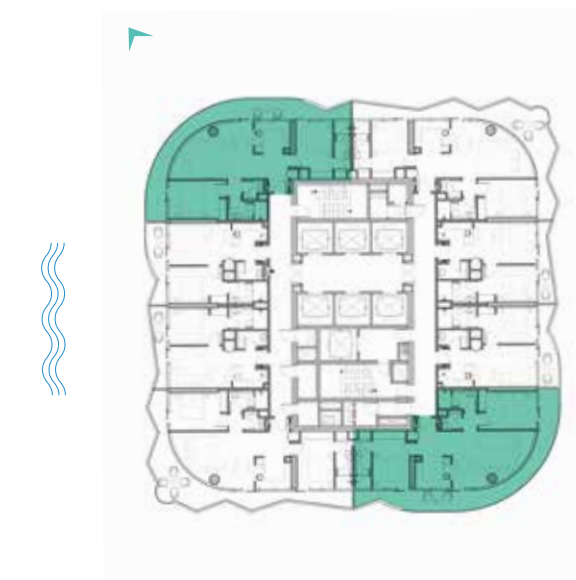

# 2-BEDROOM LUXURY

TYPE A31 M -A38 M, A40 M & A41 M

LEVELS 41-50

LEVELS 41-50

**VOLTA**  
SHEIKH ZAYED ROAD, DUBAI

SUPER LUXURY  
FLOOR PLANS