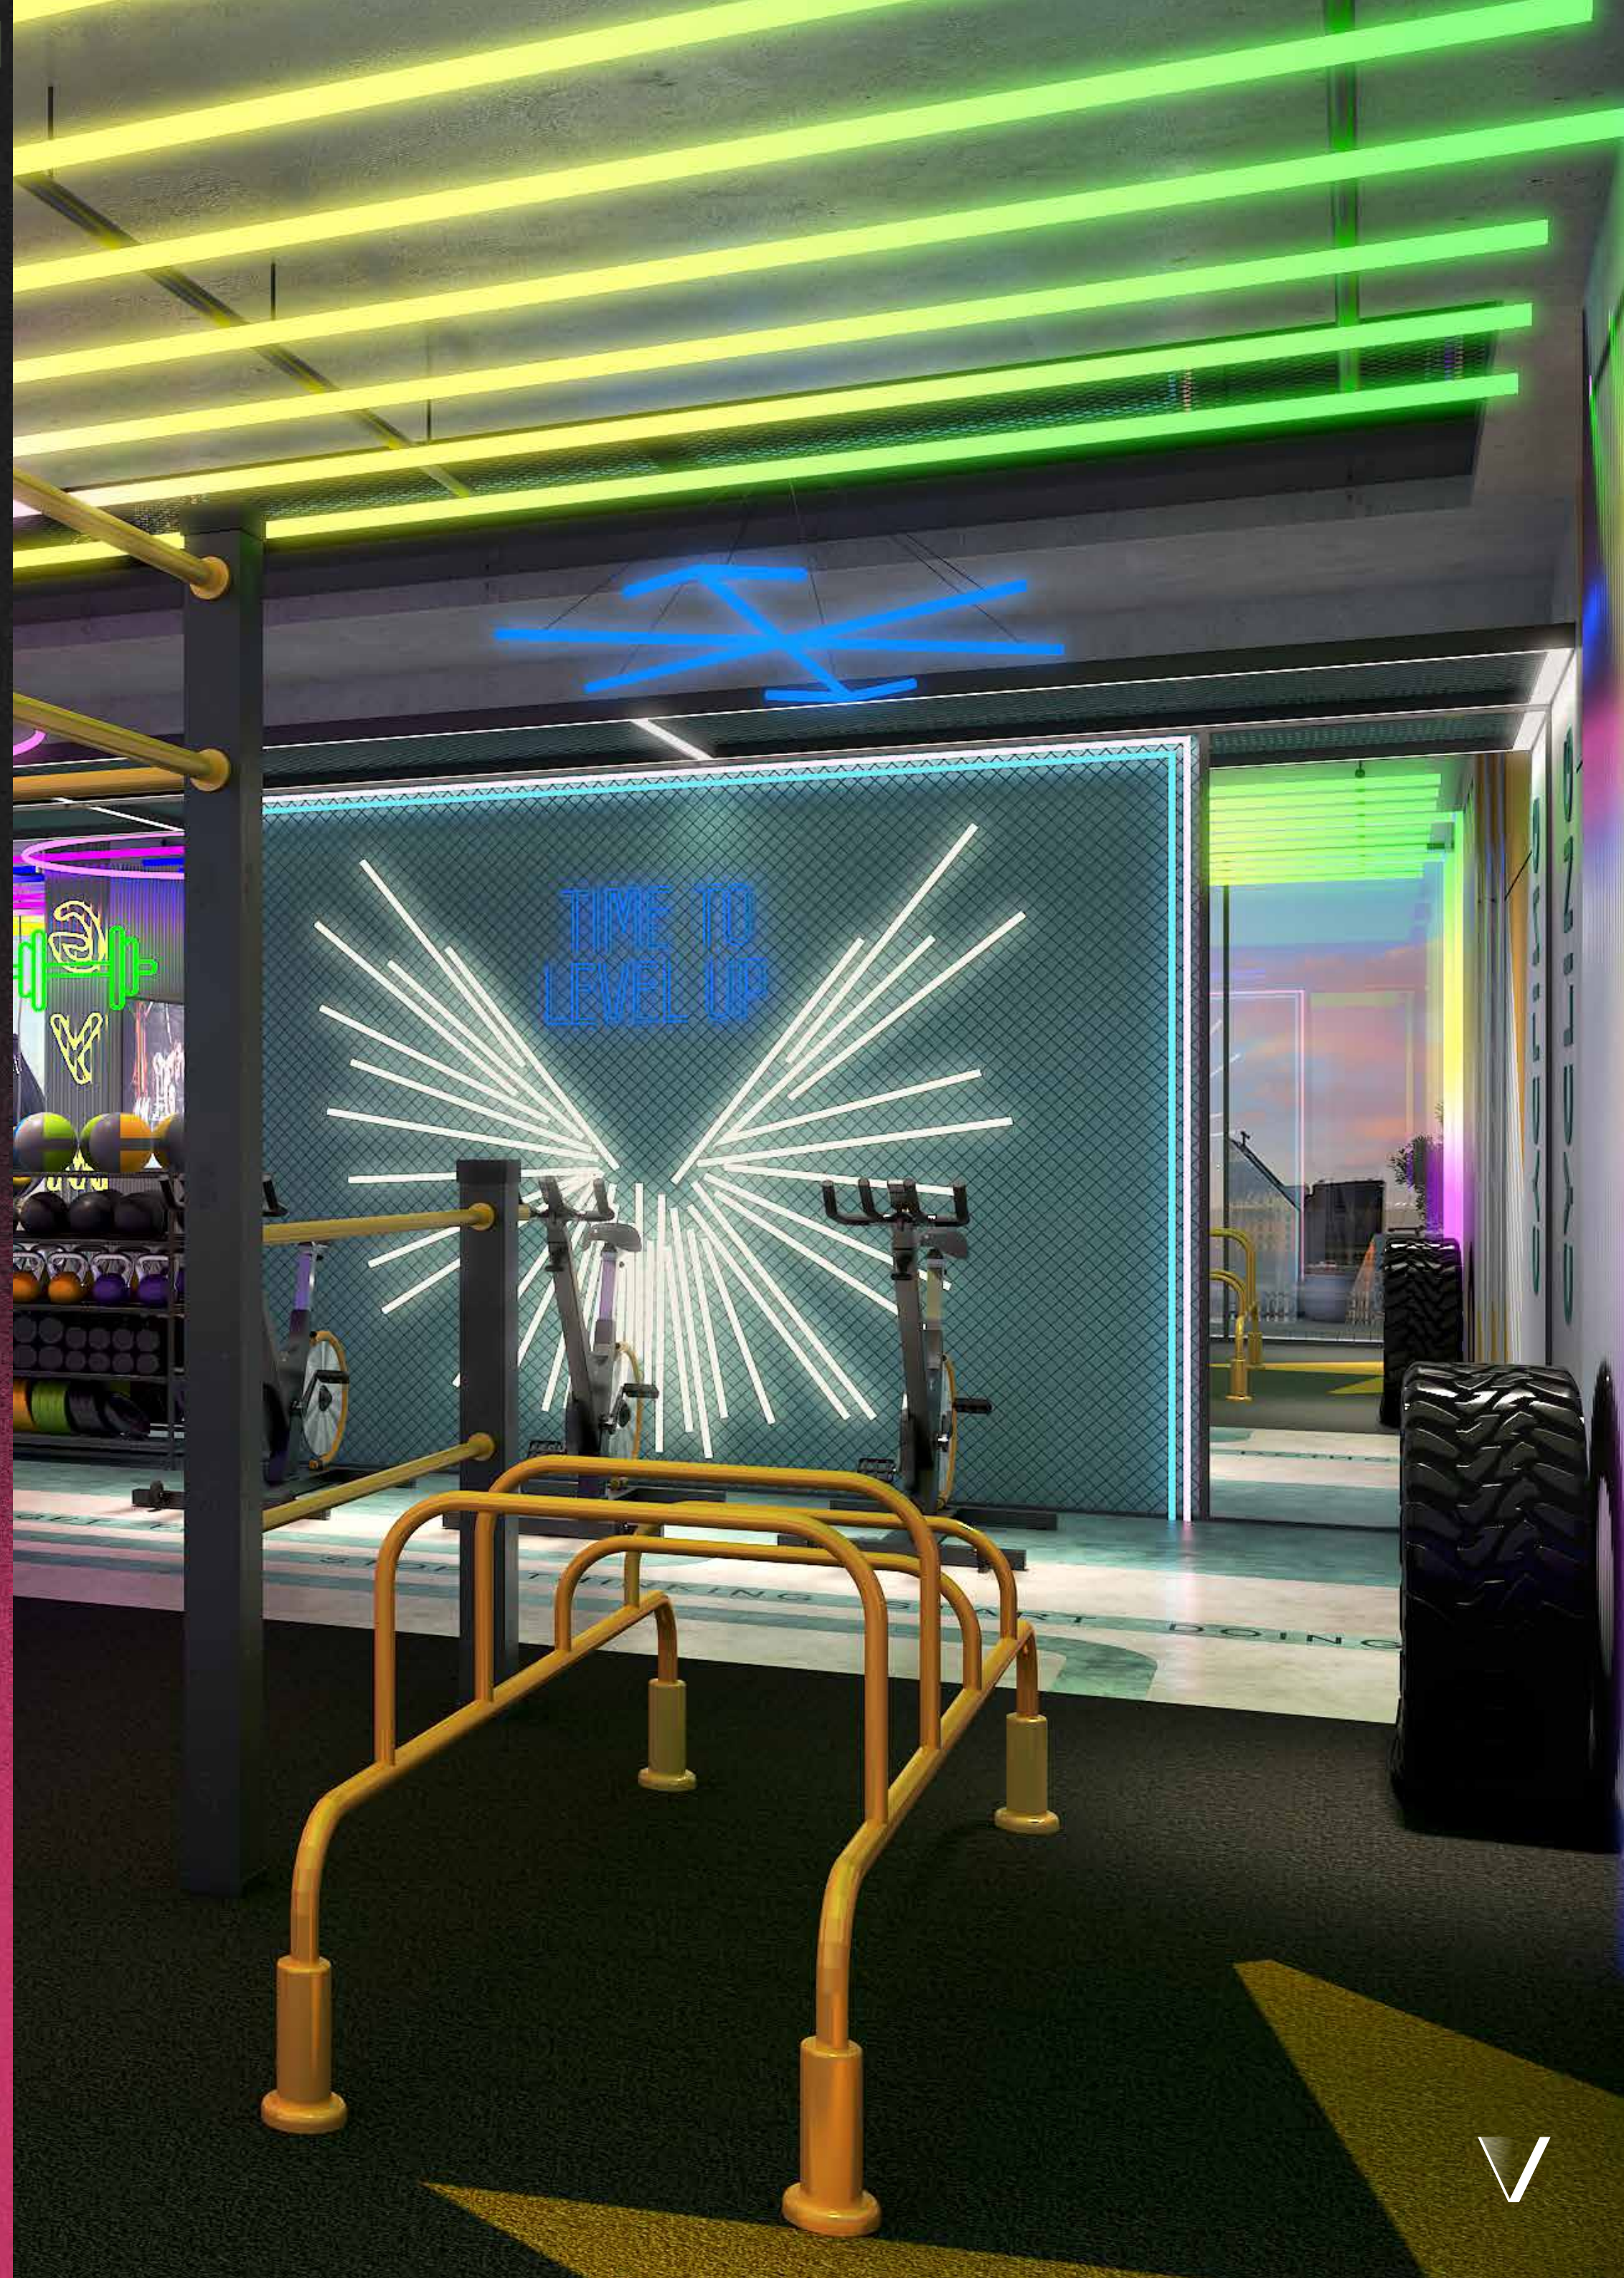

CHAMPIONS KEEP PLAYING UNTIL THEY GET RIGHT

BILLIE JEAN KING