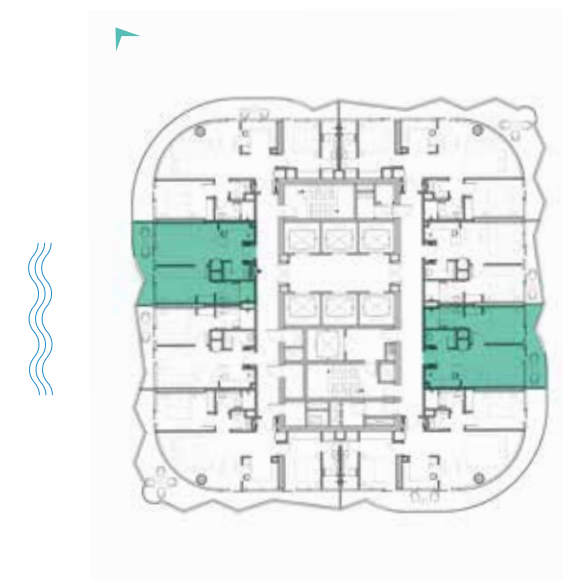

1-BEDROOM LUXURY

TYPE C21M-C30M