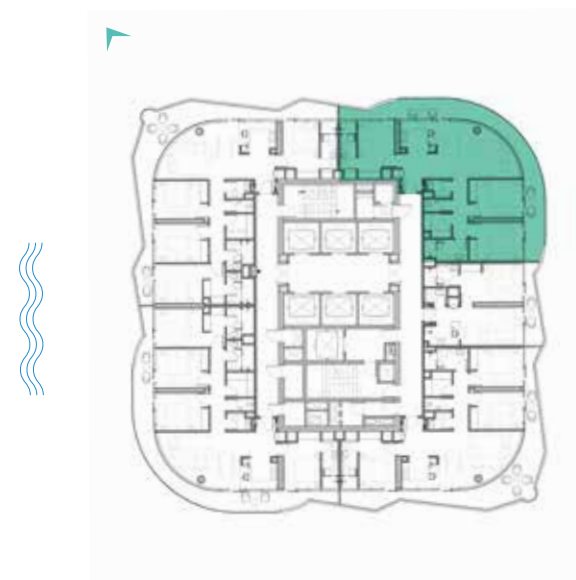

3-BEDROOM SUPER LUXURY

TYPE A1-A10

3-BEDROOM SUPER LUXURY

TYPE A1M-A10M

LEVELS 51-60