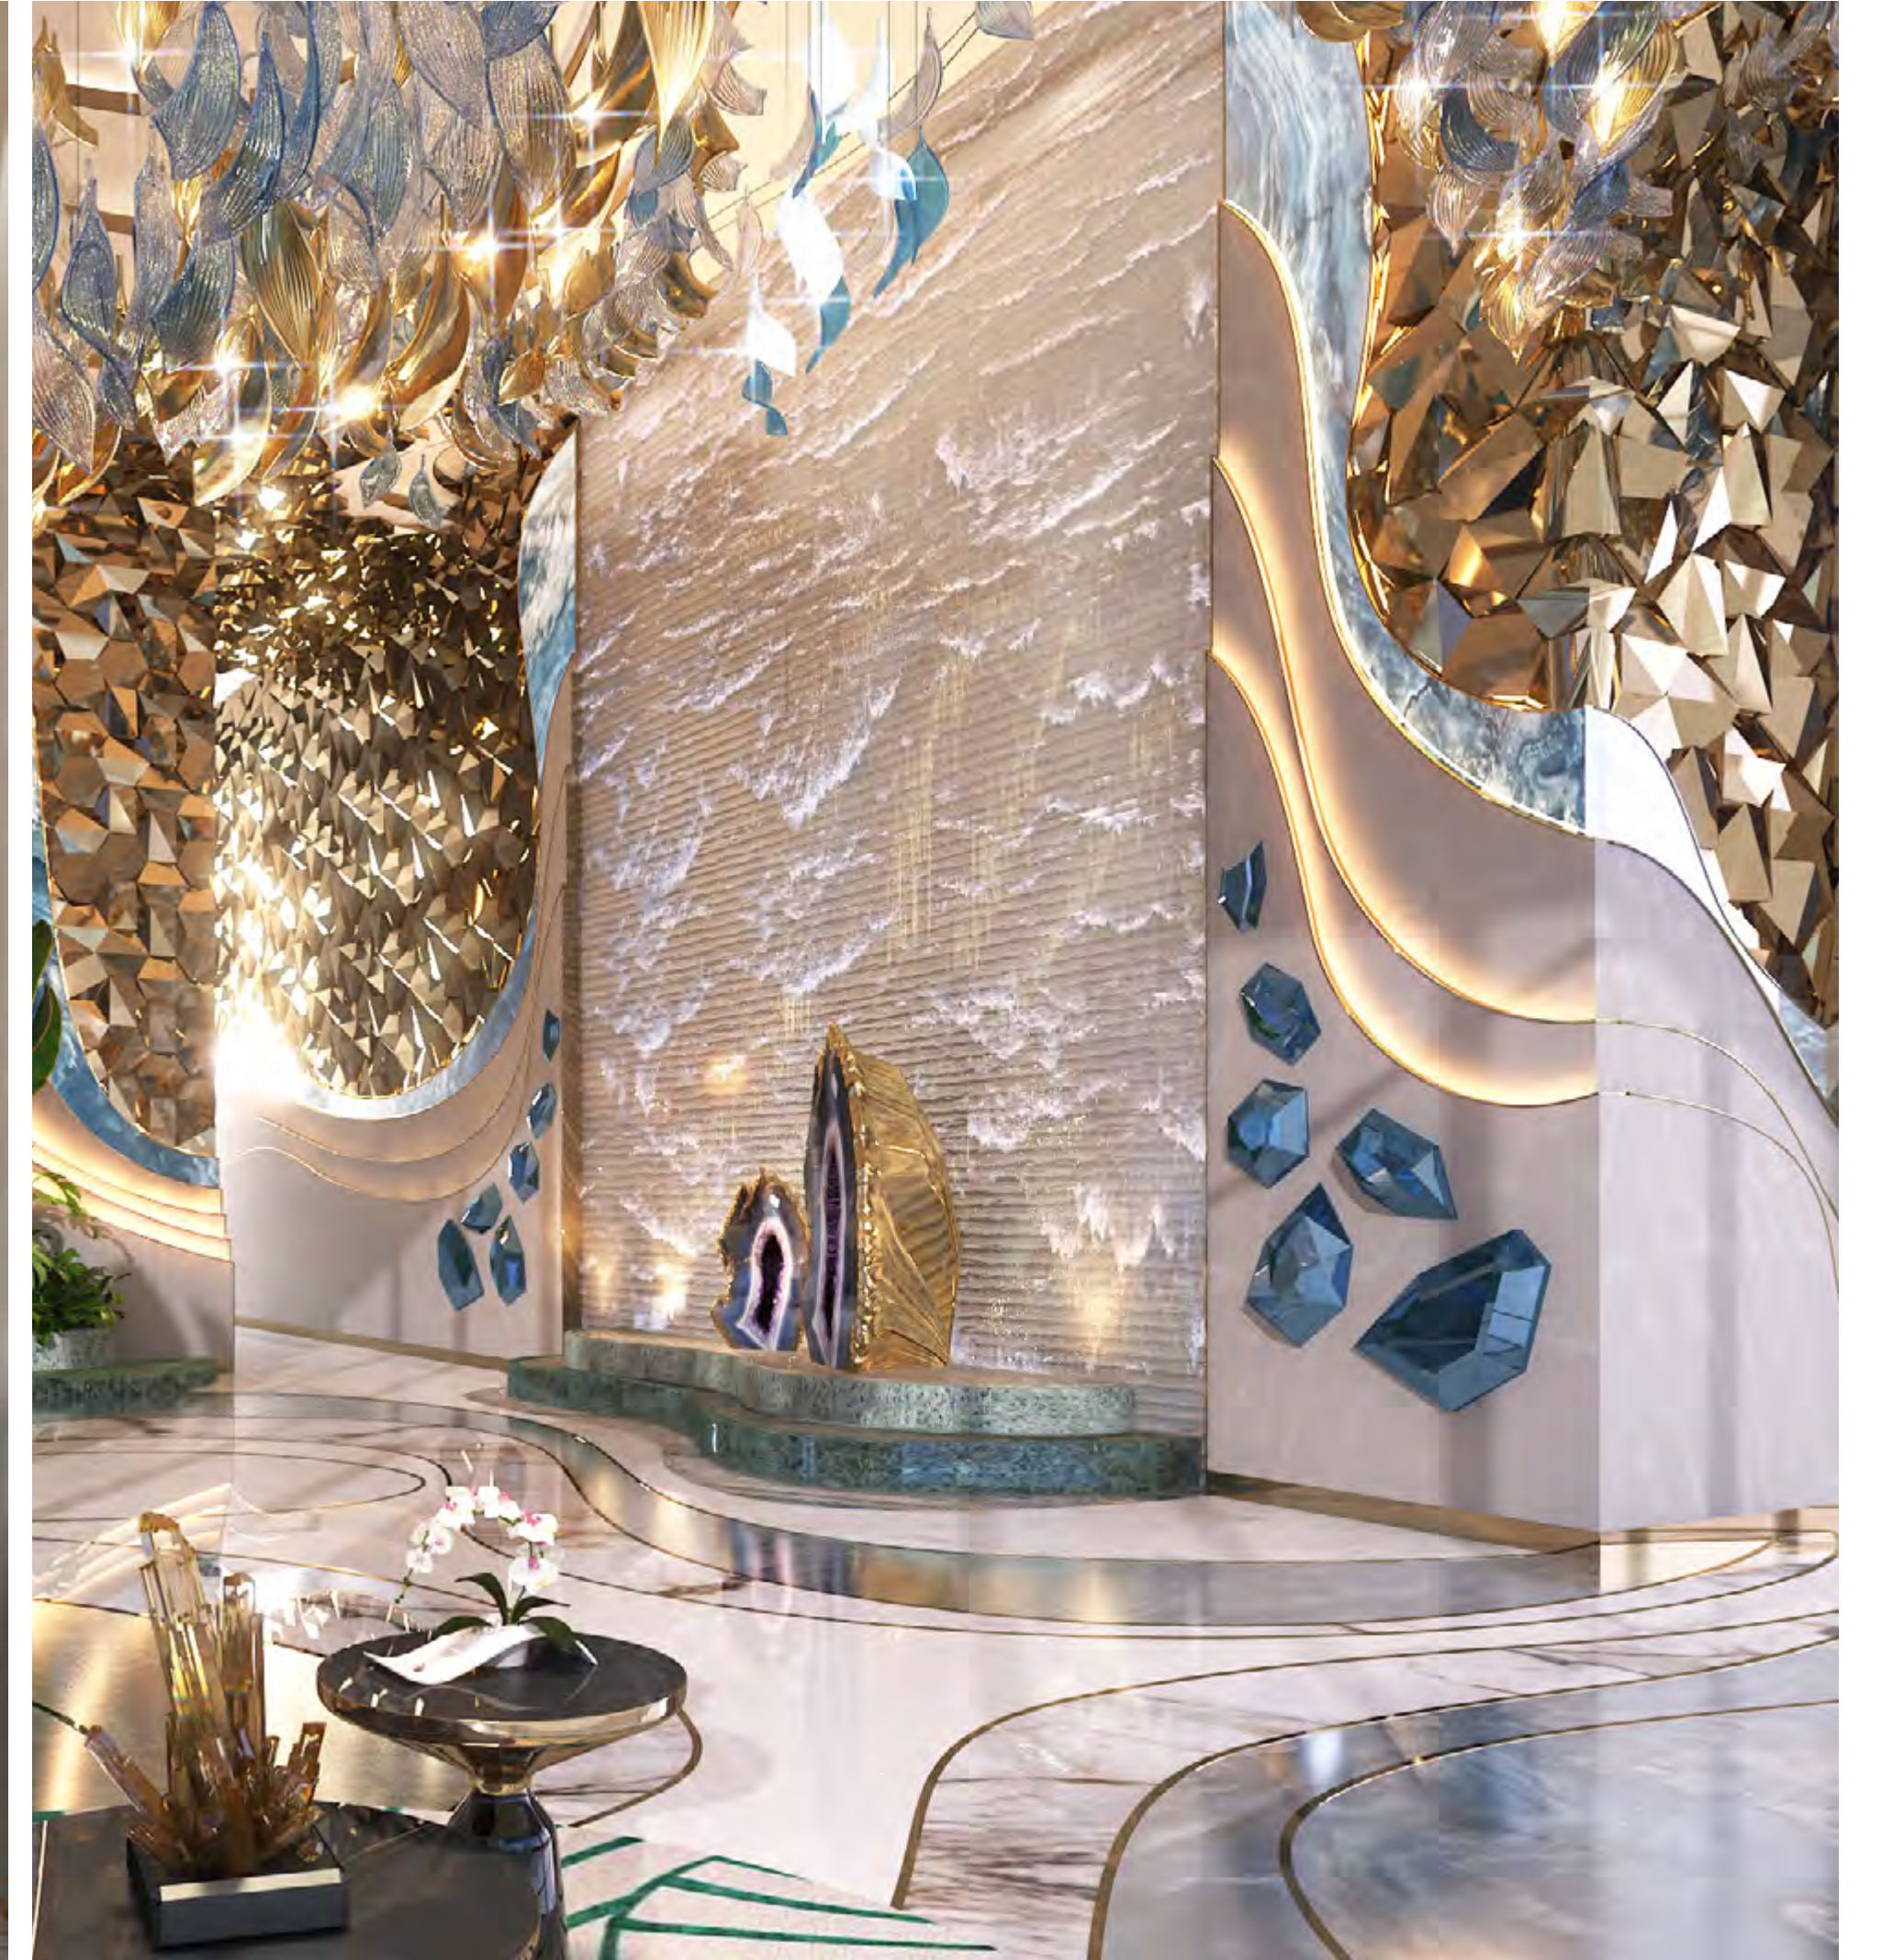

R E A W A K E N

L U X U R Y