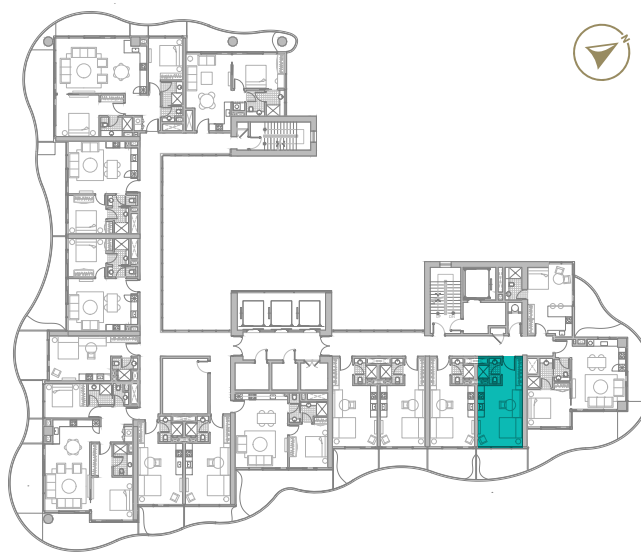

F L O O R P L A N S

CHIC
TOWER

TYPE 01 | BALCONY 03
LEVELS: 07, 11, 15, 19, 23, 27, 31

TYPE 01 | BALCONY 18
LEVELS: 08, 10, 12, 14, 16, 18, 20, 22, 24, 26, 28, 30, 32

TYPE 01 | BALCONY 33
LEVELS: 09, 13, 17, 21, 25, 29

LEVELS: 07,11,15,19

LEVELS: 07,11,15,19

LEVELS: 09,13,17

TYPE 01 | BALCONY 04
LEVELS: 07, 11, 15, 19, 23, 27, 31

TYPE 01 | BALCONY 19
LEVELS: 08, 10, 12, 14, 16, 18, 20, 22, 24, 26, 28, 30, 32

TYPE 01 | BALCONY 34
LEVELS: 09, 13, 17, 21, 25, 29