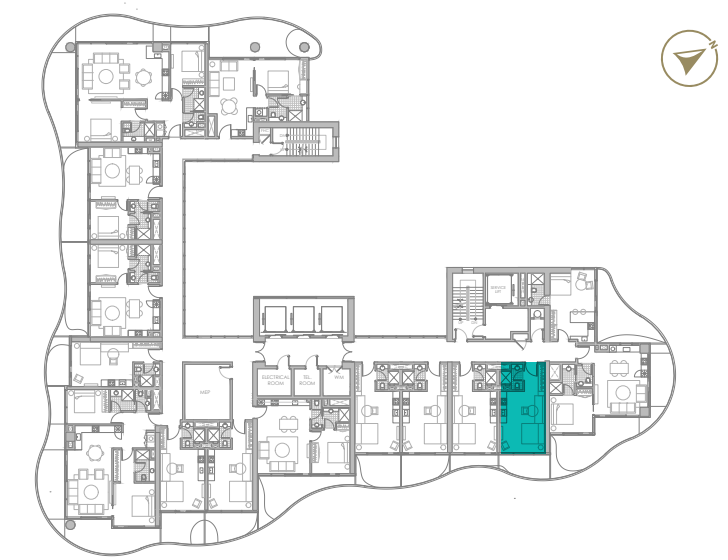

F L O O R P L A N S

CHIC
TOWER

TYPE 01 | BALCONY 03
LEVELS: 07, 11, 15, 19, 23, 27, 31

TYPE 01 | BALCONY 18
LEVELS: 08, 10, 12, 14, 16, 18, 20, 22, 24, 26, 28, 30, 32

TYPE 01 | BALCONY 33
LEVELS: 09, 13, 17, 21, 25, 29

LEVELS: 07,11,15,19

LEVELS: 07,11,15,19

LEVELS: 09,13,17

TYPE 01 | BALCONY 04
LEVELS: 07, 11, 15, 19, 23, 27, 31

TYPE 01 | BALCONY 19
LEVELS: 08, 10, 12, 14, 16, 18, 20, 22, 24, 26, 28, 30, 32

TYPE 01 | BALCONY 34
LEVELS: 09, 13, 17, 21, 25, 29