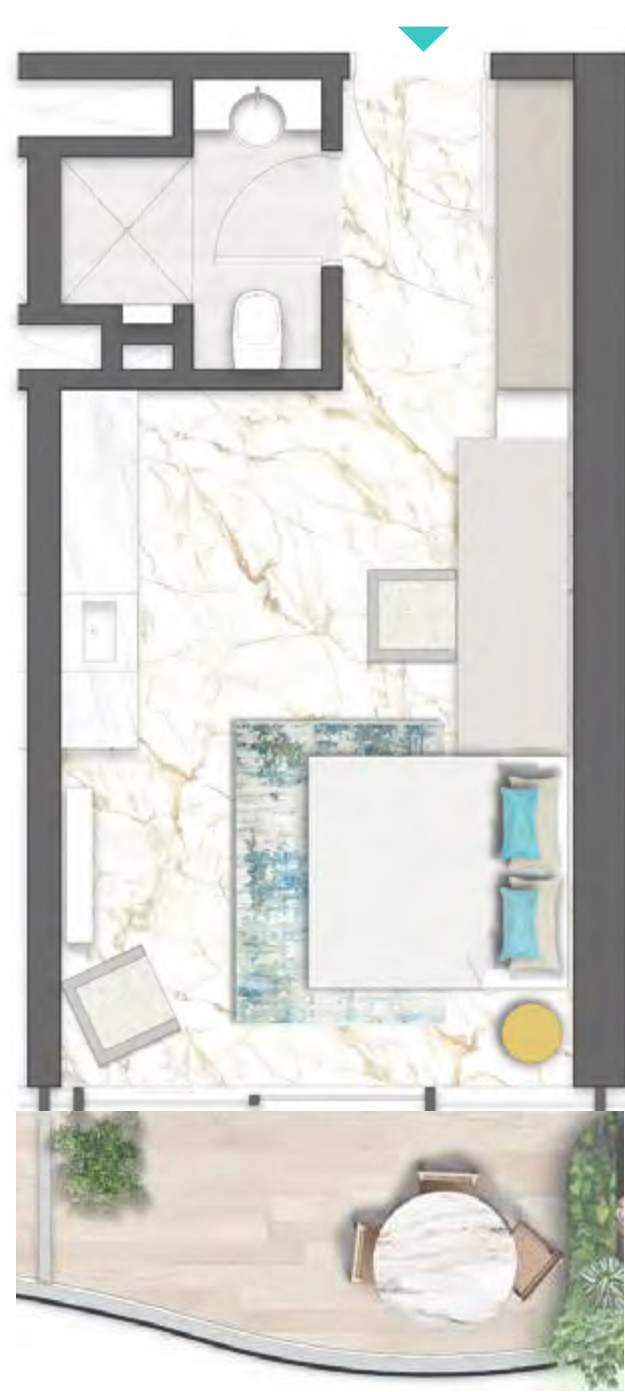

R E A W A K E N

L U X U R Y

The background of the entire image is a close-up, high-angle shot of teal-colored water. The water's surface is covered in intricate, swirling patterns of light and shadow, creating a sense of movement and depth. The color is a vibrant, slightly dark turquoise. The text is overlaid on this background.

F L O O R P L A N S

CHIC
TOWER

TYPE 01 | BALCONY 03
LEVELS: 07, 11, 15, 19, 23, 27, 31

TYPE 01 | BALCONY 18
LEVELS: 08, 10, 12, 14, 16, 18, 20, 22, 24, 26, 28, 30, 32

TYPE 01 | BALCONY 33
LEVELS: 09, 13, 17, 21, 25, 29