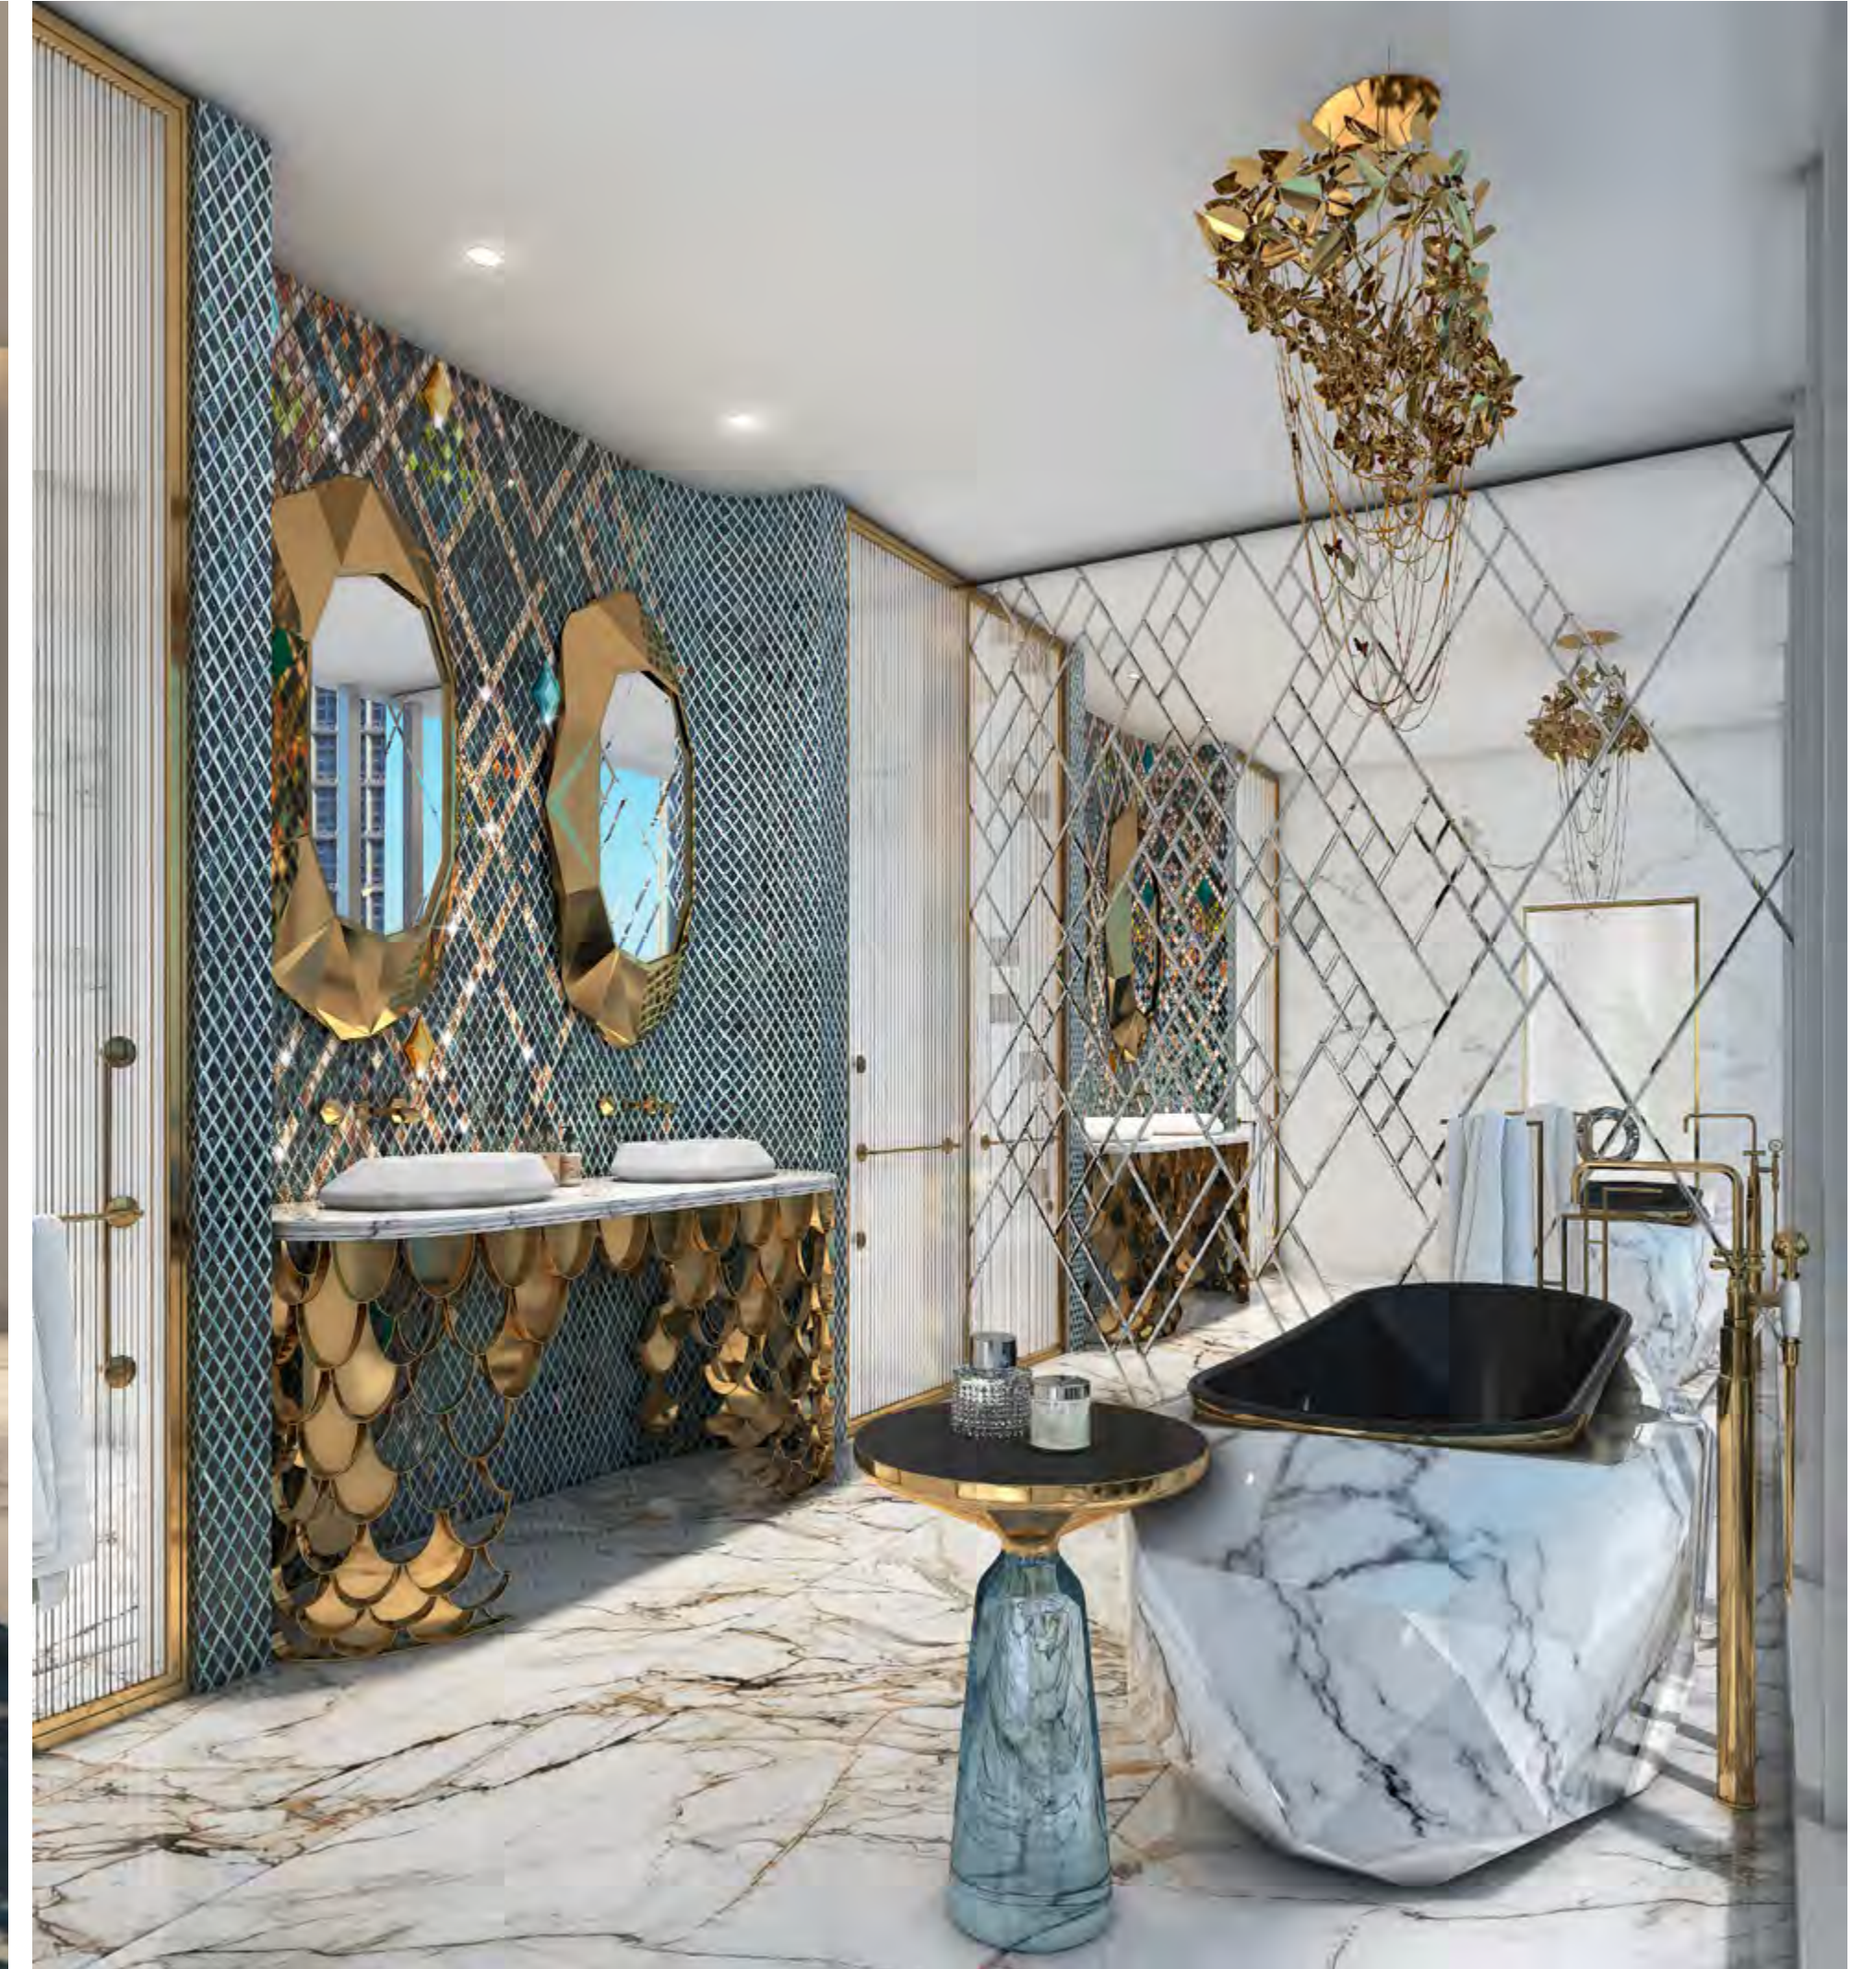

R E A W A K E N

L U X U R Y

The background of the entire image is a close-up, high-angle shot of teal-colored water. The water's surface is covered in intricate, swirling patterns of light and shadow, creating a sense of movement and depth. The color is a vibrant, slightly dark turquoise. The text is overlaid on this background.