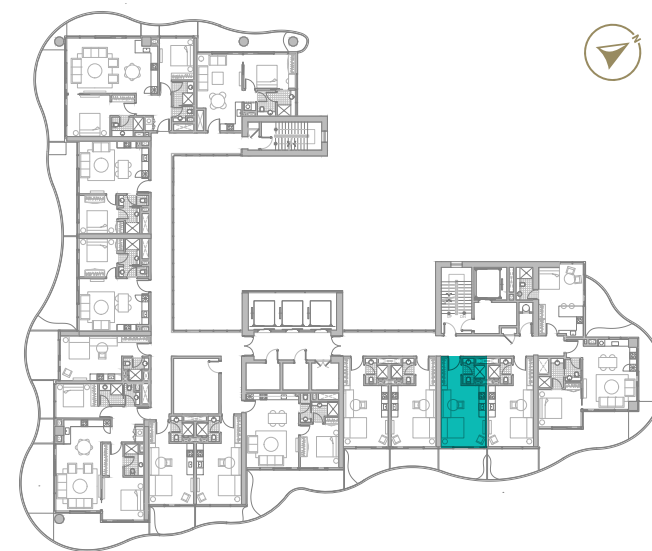

F L O O R P L A N S

CHIC
TOWER

TYPE 01 | BALCONY 03
LEVELS: 07, 11, 15, 19, 23, 27, 31

TYPE 01 | BALCONY 18
LEVELS: 08, 10, 12, 14, 16, 18, 20, 22, 24, 26, 28, 30, 32

TYPE 01 | BALCONY 33
LEVELS: 09, 13, 17, 21, 25, 29

LEVELS: 07,11,15,19

LEVELS: 07,11,15,19

LEVELS: 09,13,17

TYPE 01 | BALCONY 04
LEVELS: 07, 11, 15, 19, 23, 27, 31

TYPE 01 | BALCONY 19
LEVELS: 08, 10, 12, 14, 16, 18, 20, 22, 24, 26, 28, 30, 32

TYPE 01 | BALCONY 34
LEVELS: 09, 13, 17, 21, 25, 29

LEVELS: 07,11,15,19

LEVELS: 08,10,12,14,16,18

LEVELS: 09,13,17

TYPE 01 | BALCONY 05
LEVELS: 07, 11, 15, 19, 23, 27, 31

TYPE 01 | BALCONY 20
LEVELS: 08, 10, 12, 14, 16, 18, 20, 22, 24, 26, 28, 30, 32

TYPE 01 | BALCONY 35
LEVELS: 09, 13, 17, 21, 25, 29