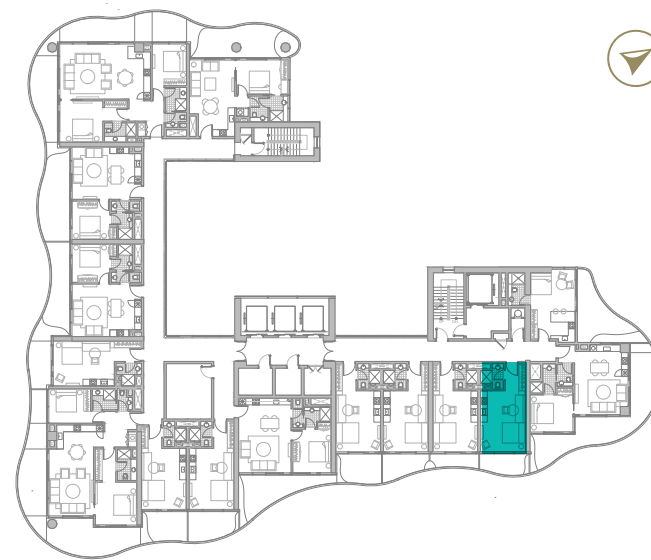

F L O O R P L A N S

CHIC
TOWER

TYPE 01 | BALCONY 03
LEVELS: 07, 11, 15, 19, 23, 27, 31

TYPE 01 | BALCONY 18
LEVELS: 08, 10, 12, 14, 16, 18, 20, 22, 24, 26, 28, 30, 32

TYPE 01 | BALCONY 33
LEVELS: 09, 13, 17, 21, 25, 29

LEVELS: 07,11,15,19

LEVELS: 07,11,15,19

LEVELS: 09,13,17

TYPE 01 | BALCONY 04
LEVELS: 07, 11, 15, 19, 23, 27, 31

TYPE 01 | BALCONY 19
LEVELS: 08, 10, 12, 14, 16, 18, 20, 22, 24, 26, 28, 30, 32

TYPE 01 | BALCONY 34
LEVELS: 09, 13, 17, 21, 25, 29