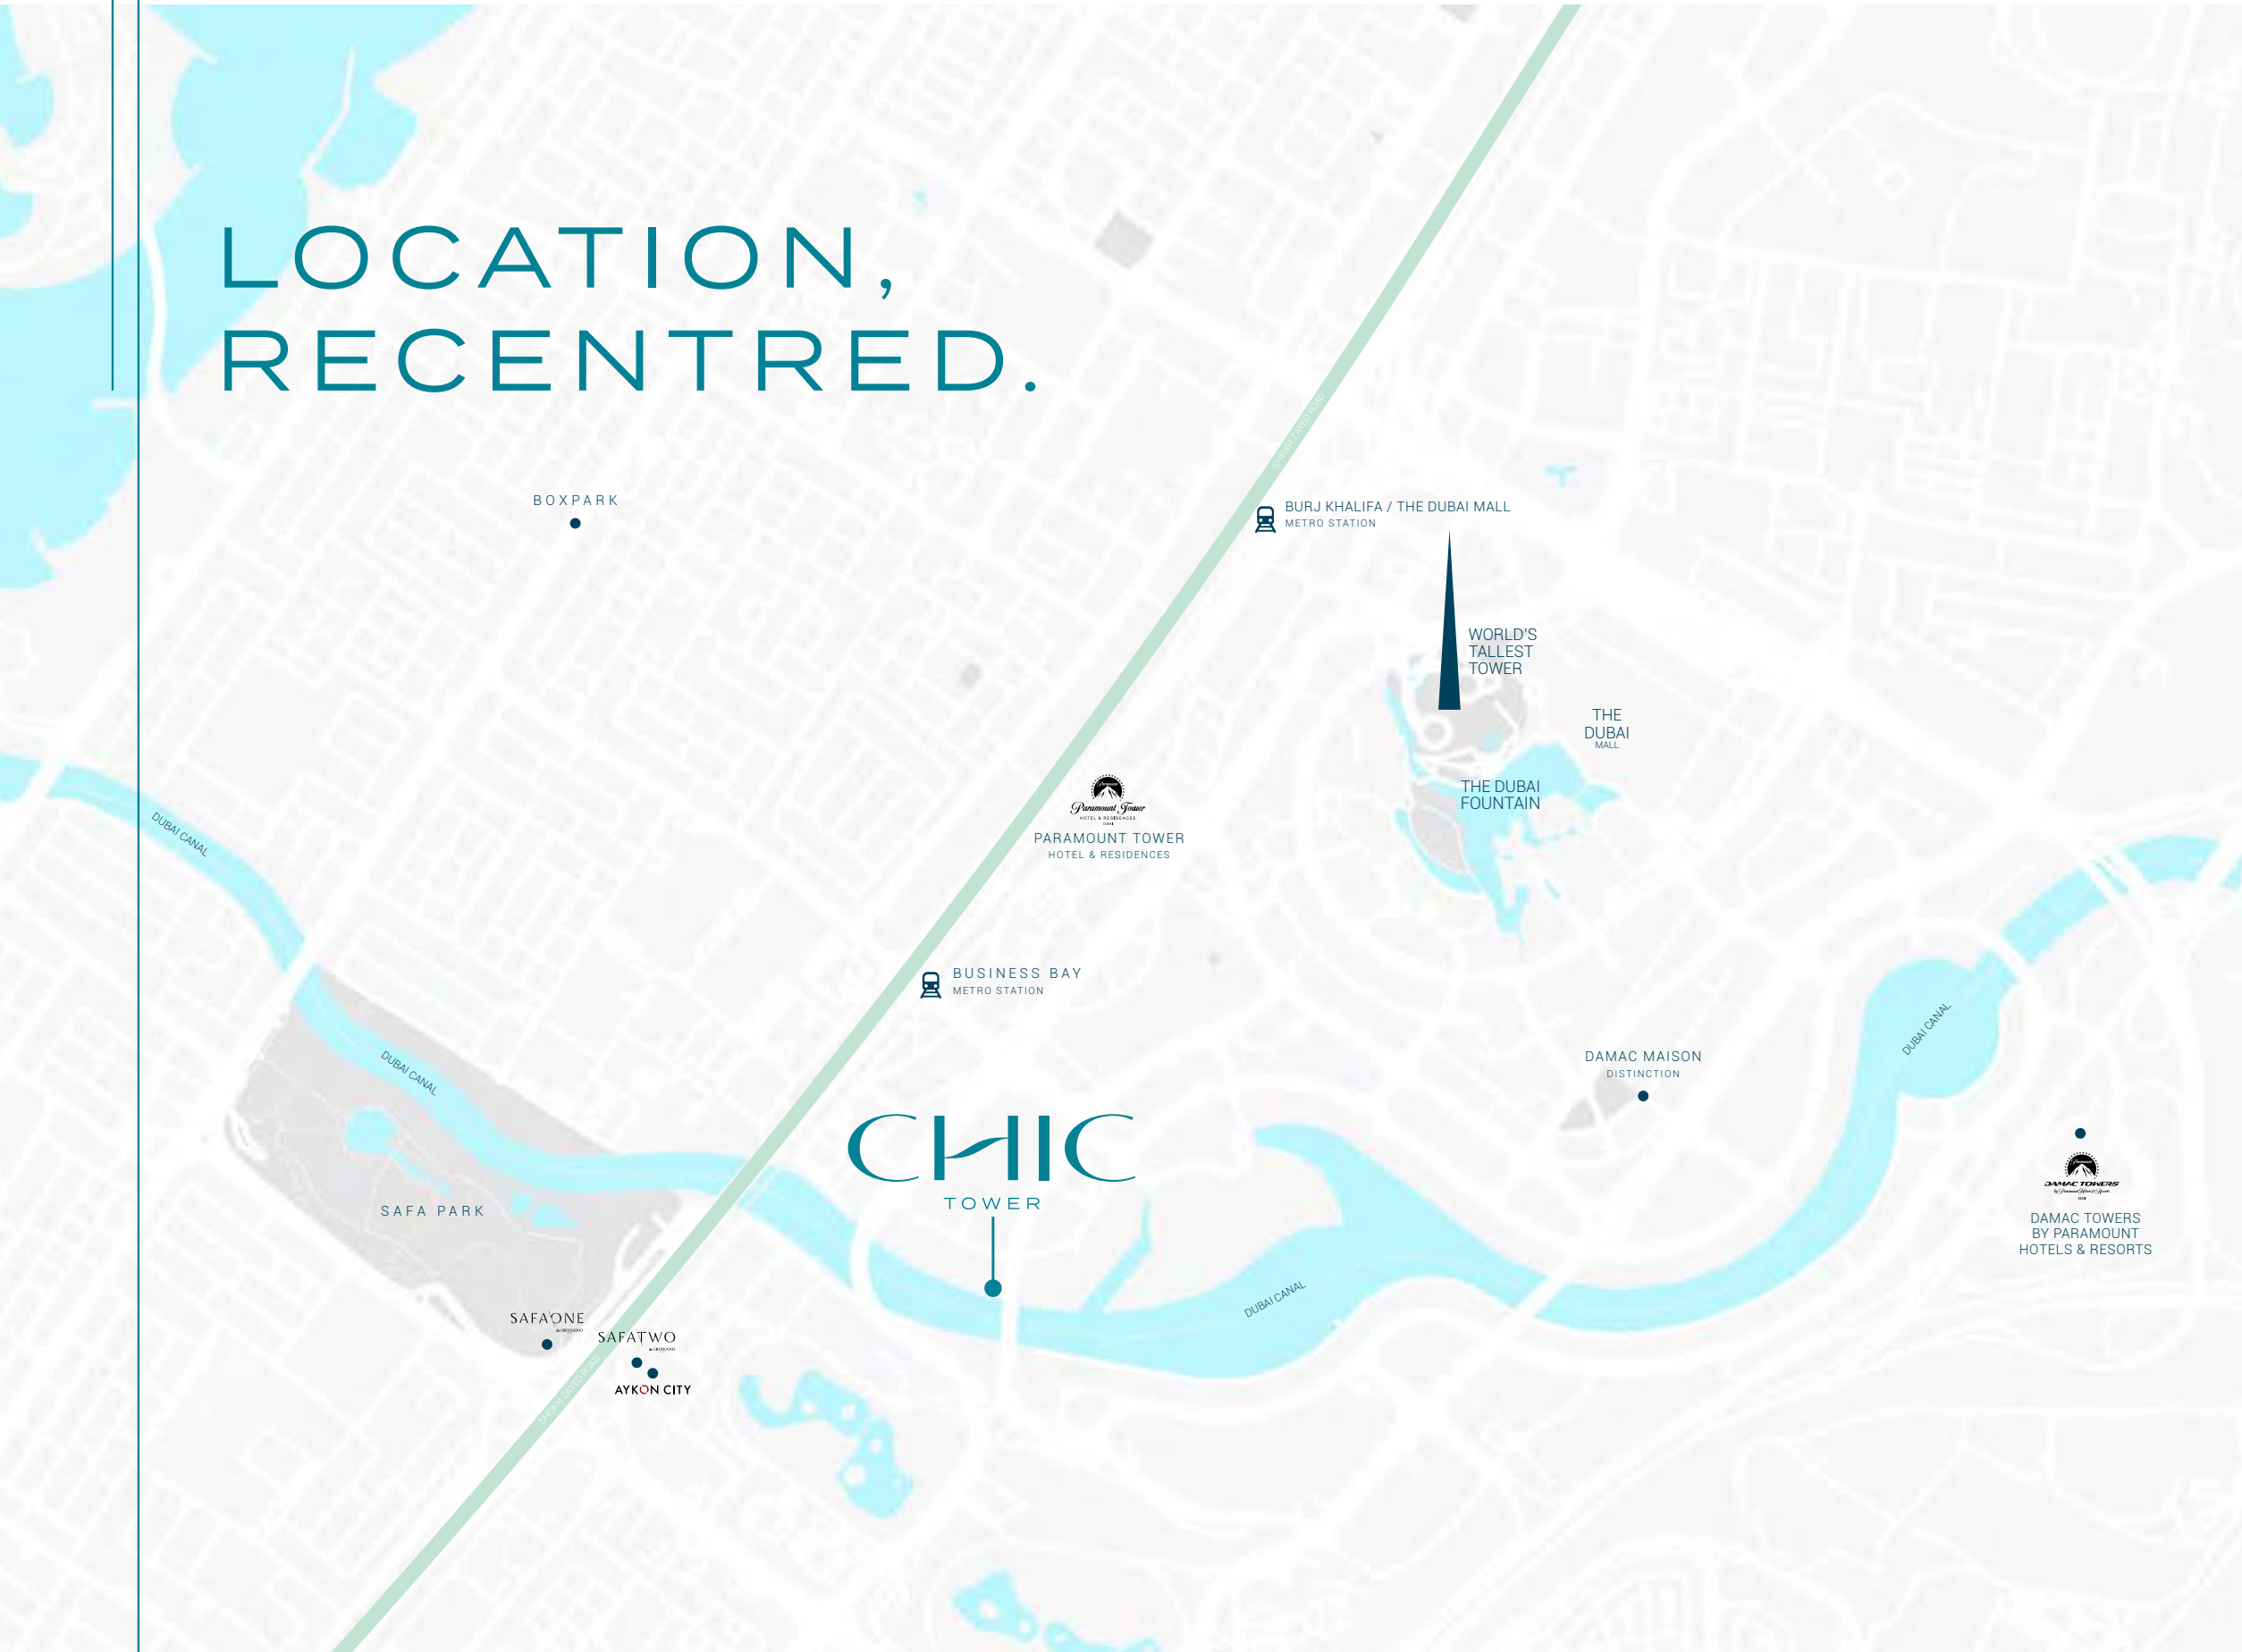

REAWAKEN LUXURY

LOCATION, RECENTRED.

Located in Business Bay, Chic Tower is an address with water at its doorstep and Downtown, Burj Khalifa, Dubai Mall and Dubai International Financial Centre a stone's throw away. Should business or leisure take you beyond the lights of the metropolis, Dubai International Airport is a 15 minute drive.