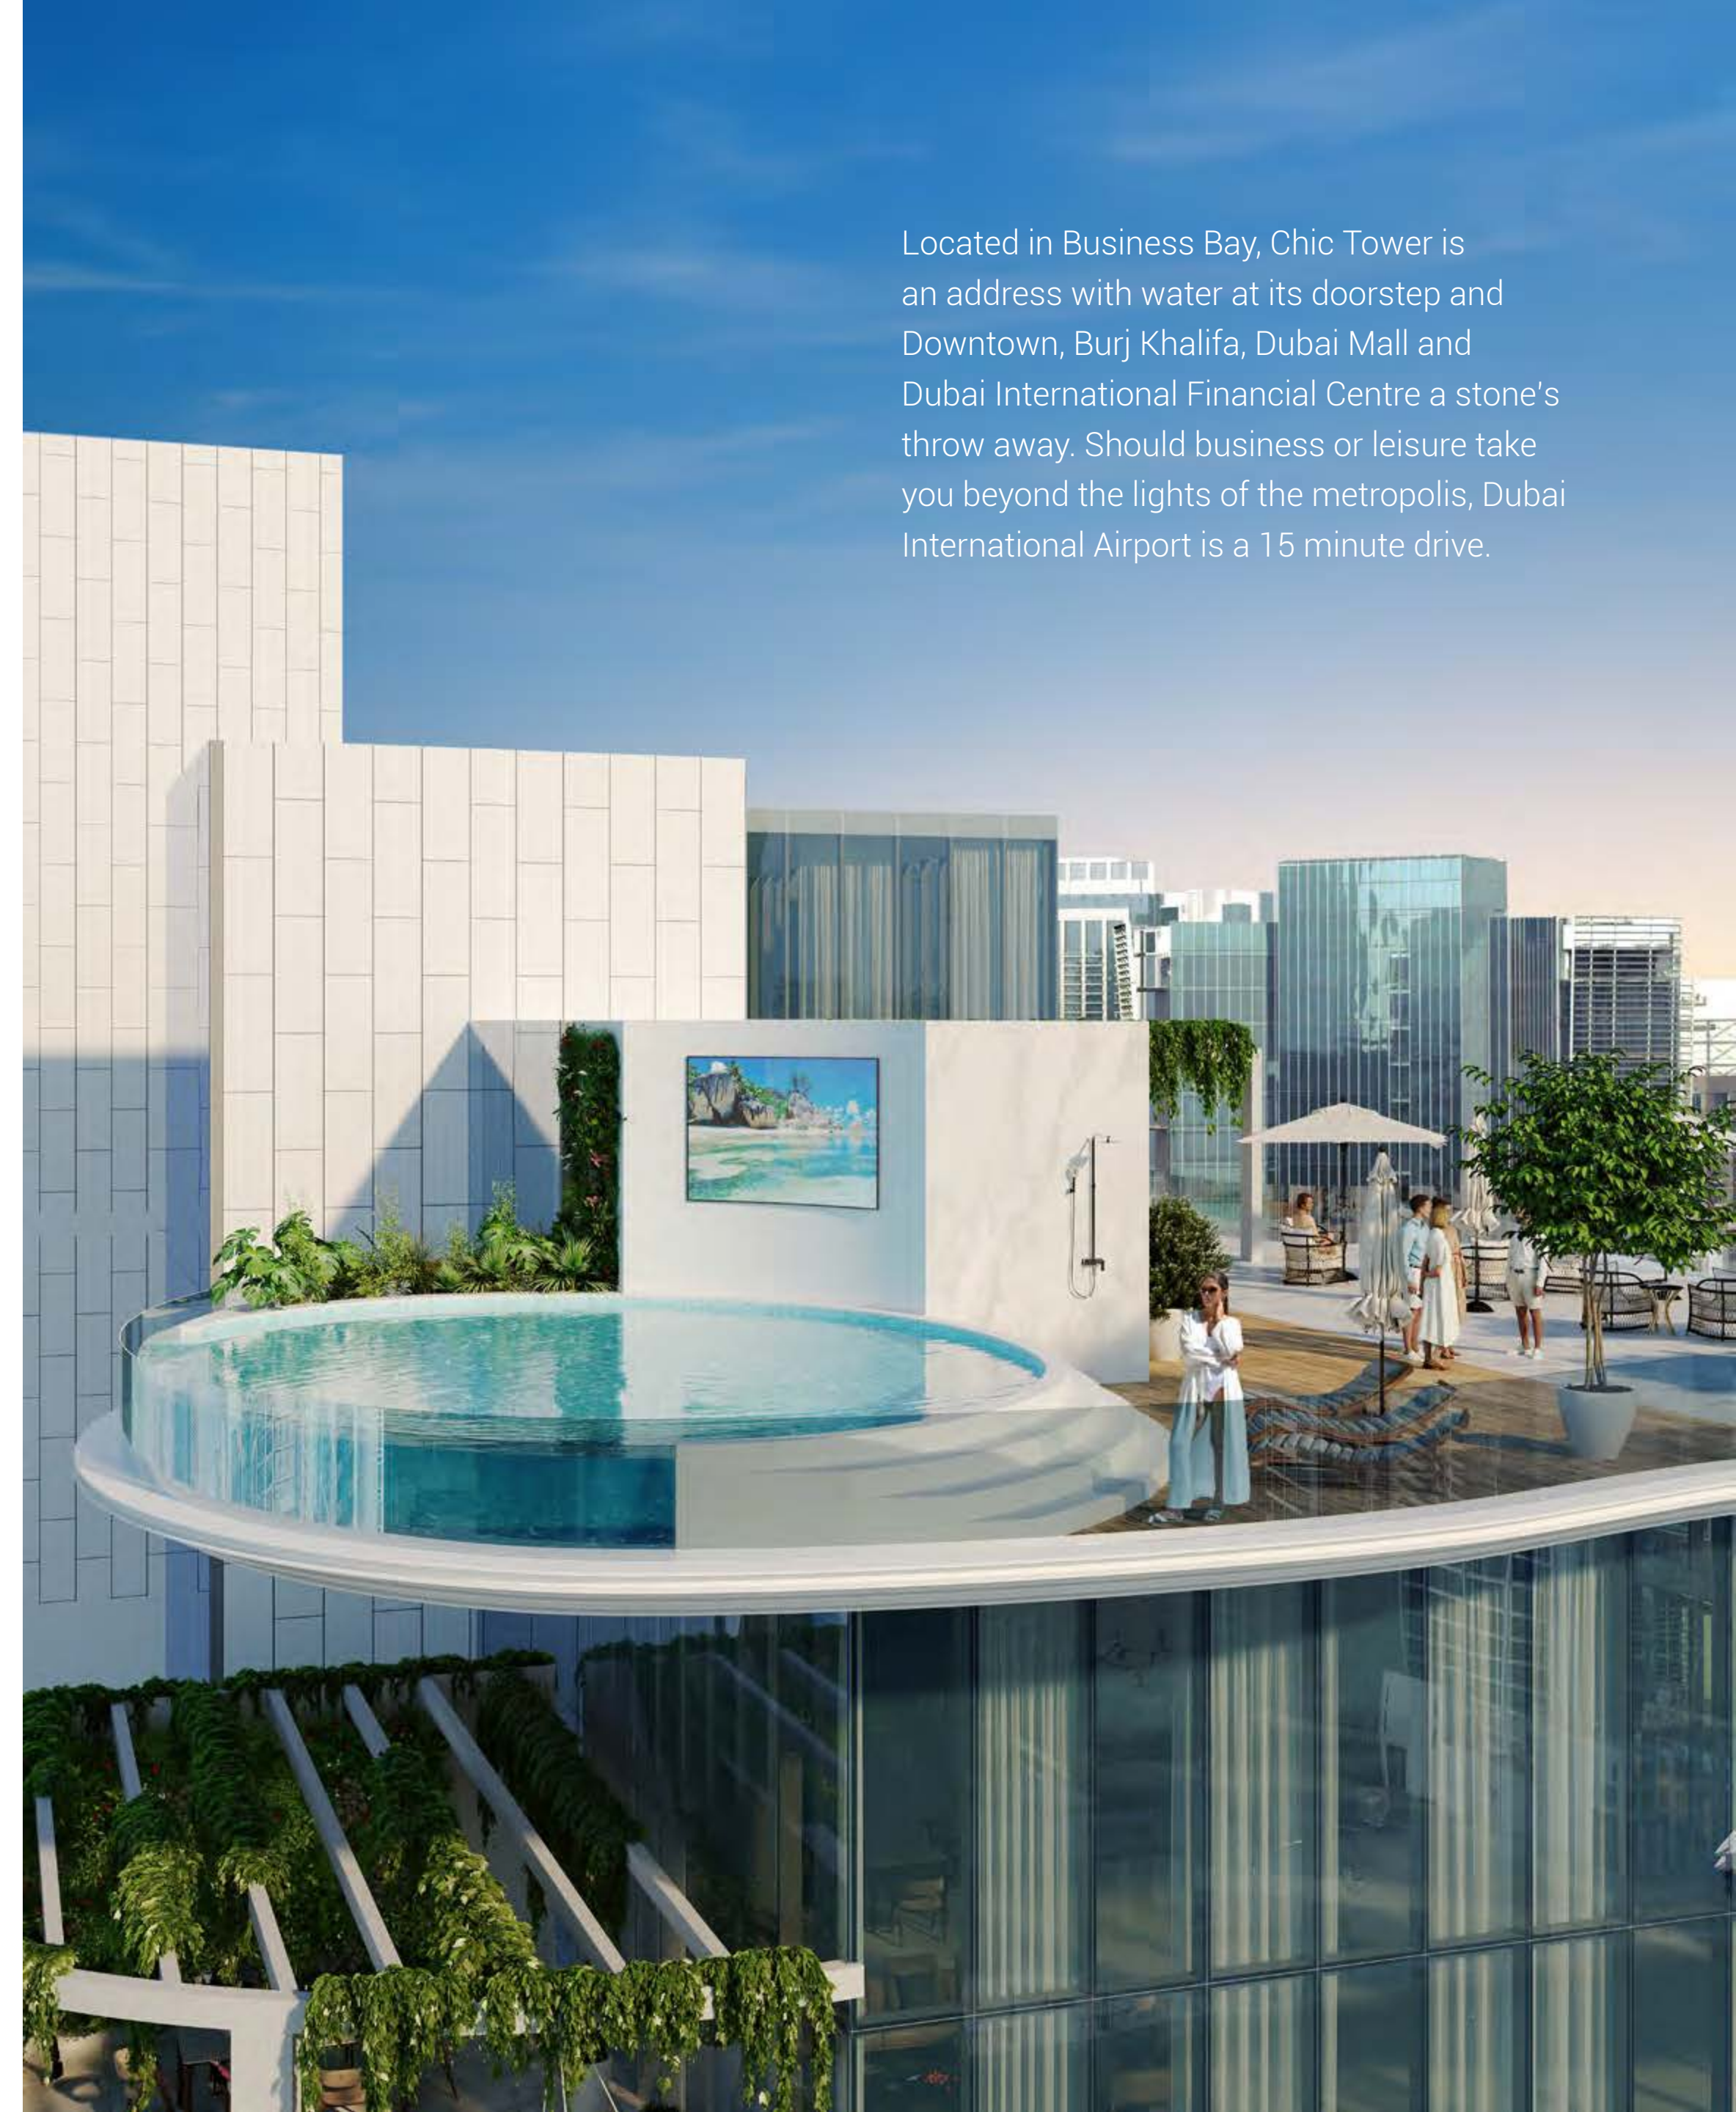

DAMAC

CHIC

TOWER

de GRISOGONO

GENEVE

An aerial photograph of the ocean's surface, showing intricate, swirling patterns of turquoise and teal water. The waves are small and rhythmic, creating a textured, almost abstract appearance. The lighting is bright, highlighting the crests and troughs of the waves.

From hot baths and cold baths to salt baths and
mud baths, a unique tonic to life's wear and tear
awaits you each day of the week.

REAWAKEN LUXURY

VIEWS,
REDISCOVERED.

At Chic Tower, you meditate with your eyes closed. But you enjoy the view with eyes full of wonder. Your home boasts sweeping panoramas of Dubai's iconic Canal and beyond, allowing you to revitalize your perspective on life, every time you look out of your window.

REAWAKEN LUXURY

LOCATION, RECENTRED.

Located in Business Bay, Chic Tower is an address with water at its doorstep and Downtown, Burj Khalifa, Dubai Mall and Dubai International Financial Centre a stone's throw away. Should business or leisure take you beyond the lights of the metropolis, Dubai International Airport is a 15 minute drive.

REAWAKEN LUXURY

WELLNESS,
RESTORED.

Chic Tower invites you to remain healthy from the moment you walk through the door, where the lobby greets you with workout benches and weights. On the Podium level, the main spa extends into an outdoor gym, designed to strengthen all muscle groups with calisthenic-focused equipment and training.