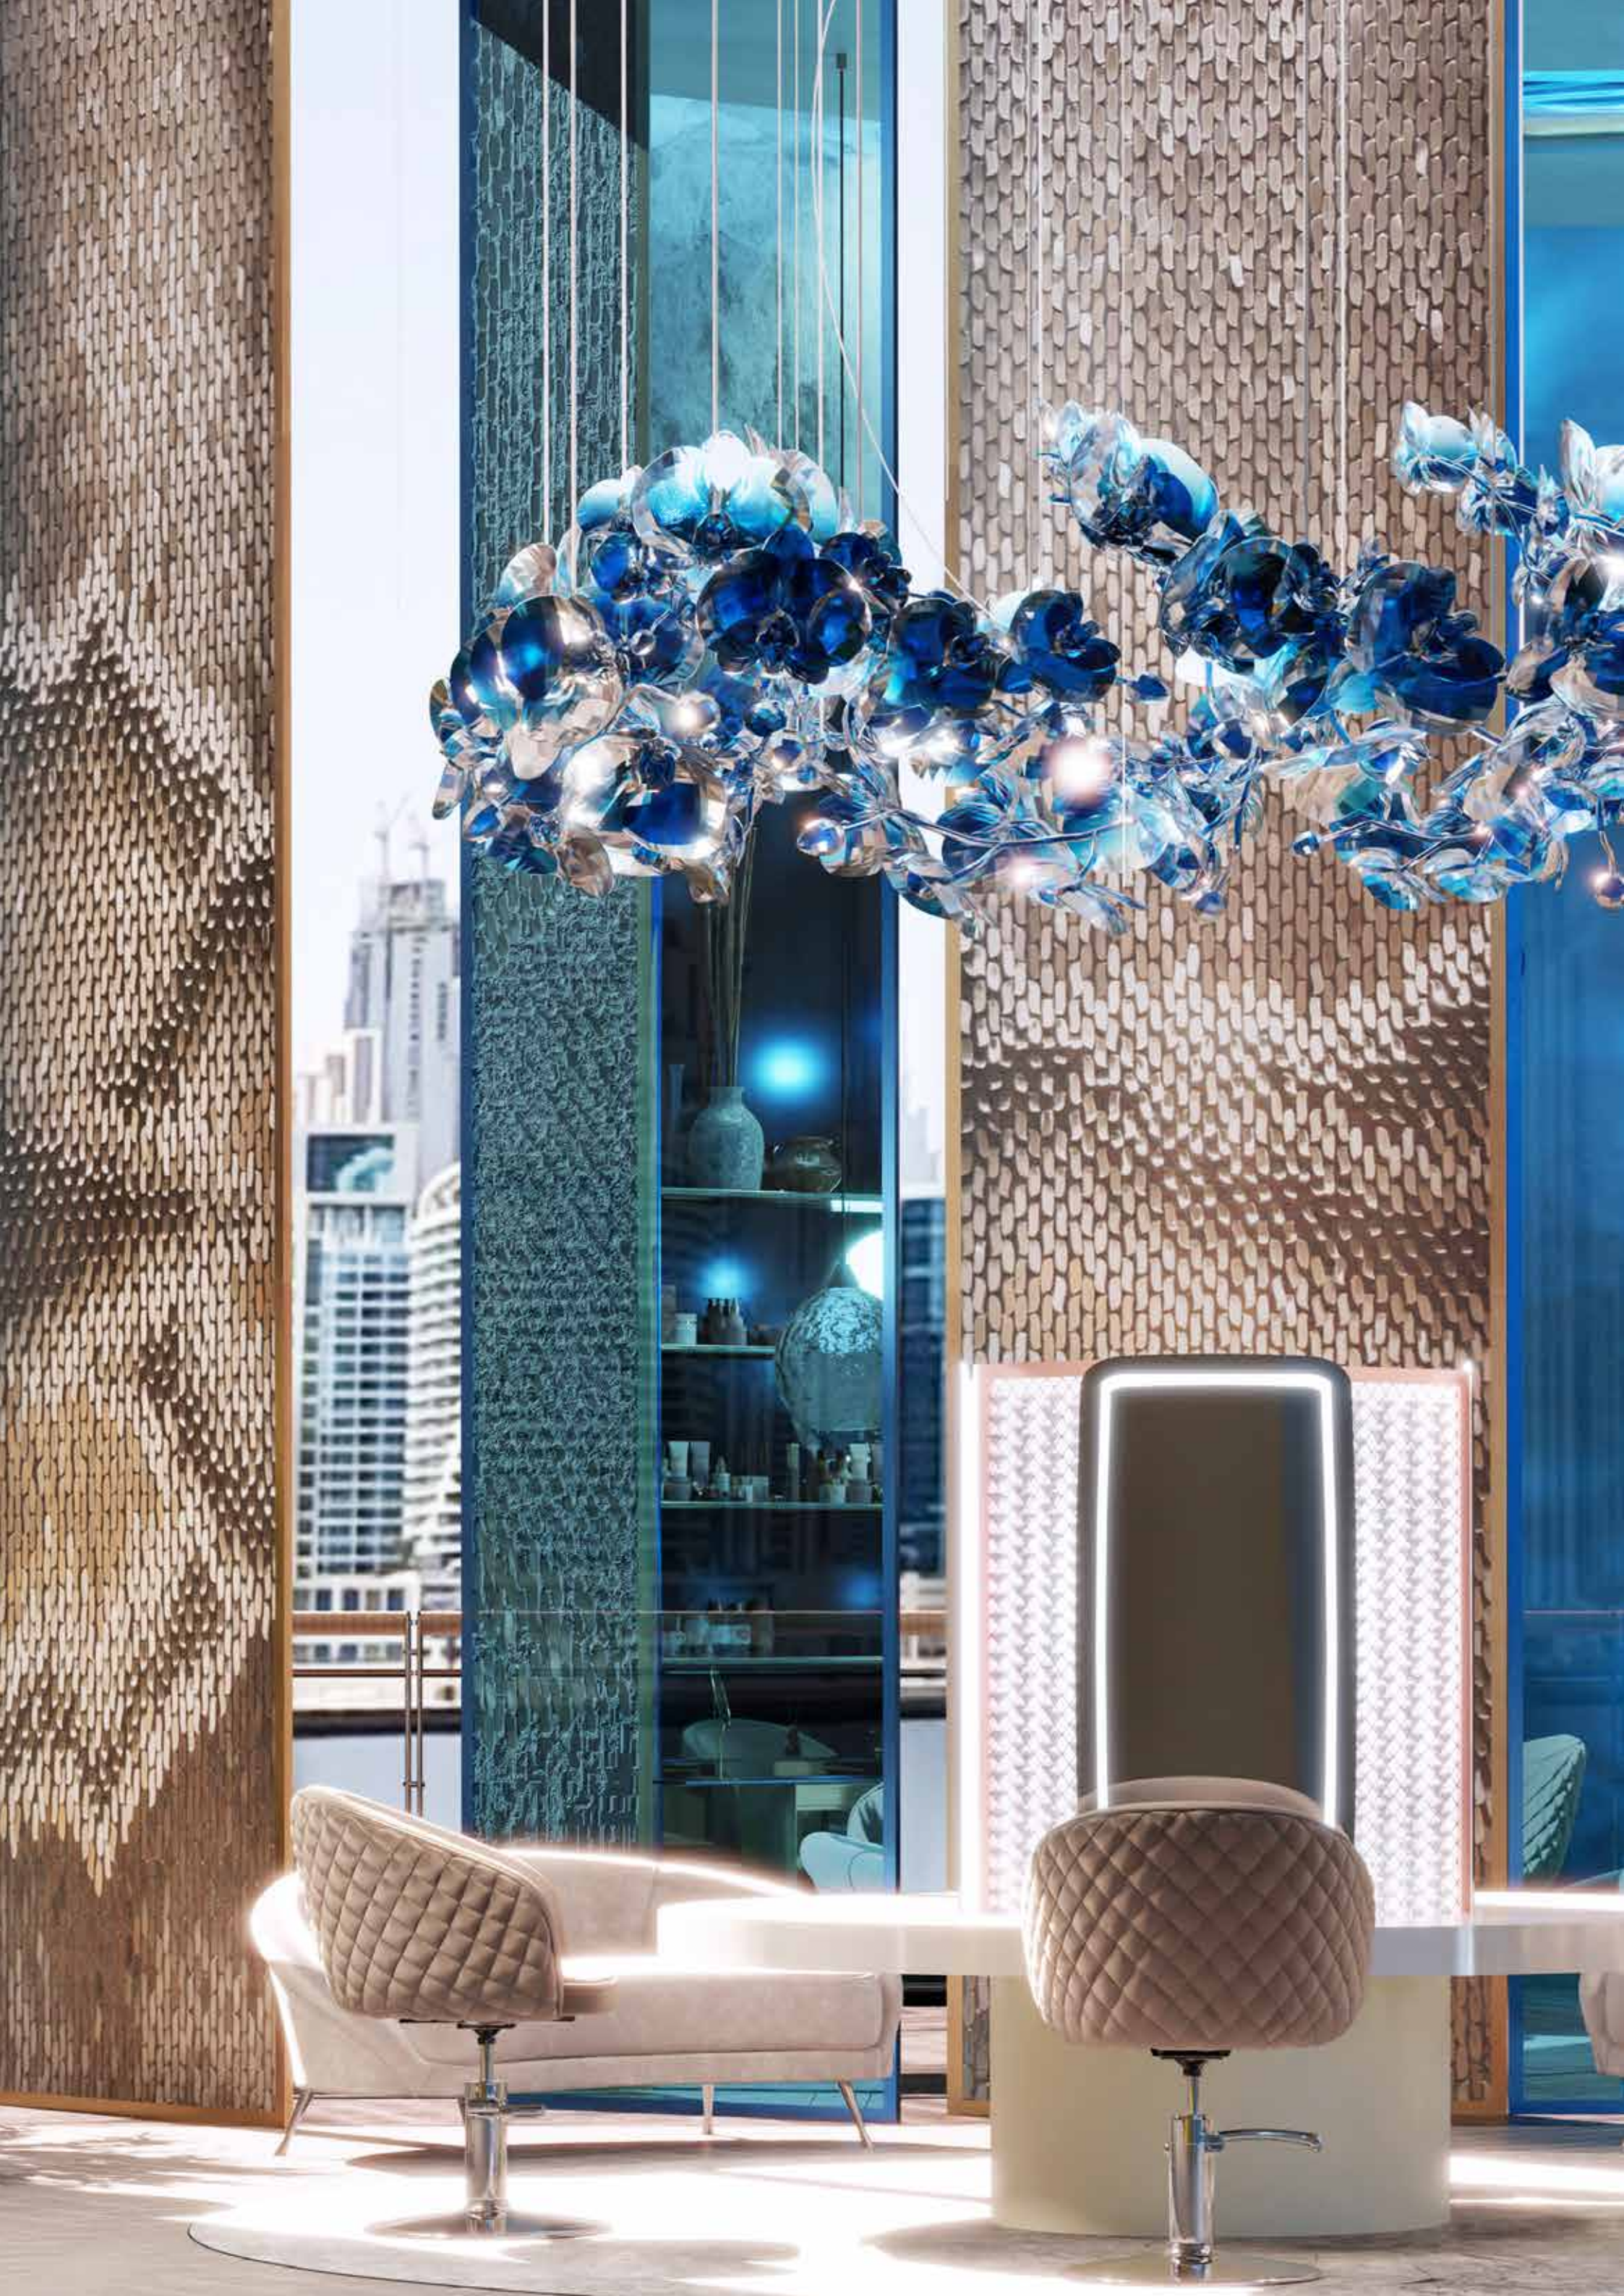

A THING OF BEAUTY

THE BEAUTY SALON IN CANAL HEIGHTS 2 WILL HAVE YOU EMBRACING THE INSPIRING AND REJUVENATING ENERGY OF THE BLUE TOPAZ. SPEND TIME IN ITS SOFT SHADES AND GLISTENING ACCENTS AS YOU FEEL RELAXED, RENEWED AND EMPOWERED.