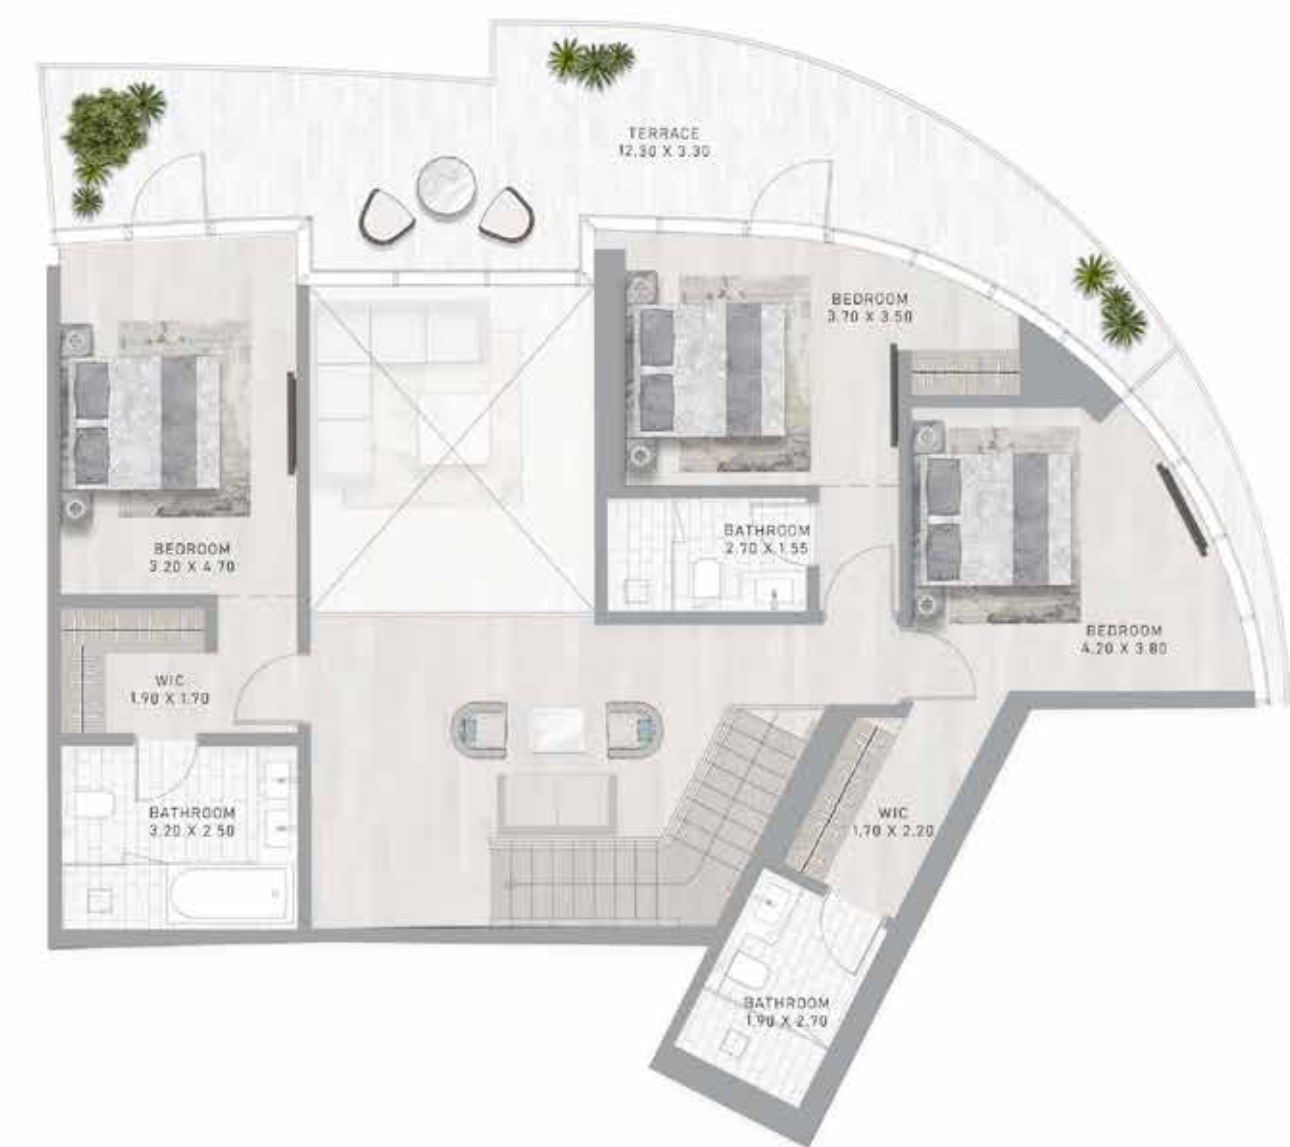

LEVEL 33

3-BEDROOM SUPER LUXURY DUPLEX

TYPE A1

CANAL HEIGHTS 2 BY DE GRISOGONO

CANAL HEIGHTS 2 BY DE GRISOGONO

LOWER FLOOR

LEVEL 41

UPPER FLOOR