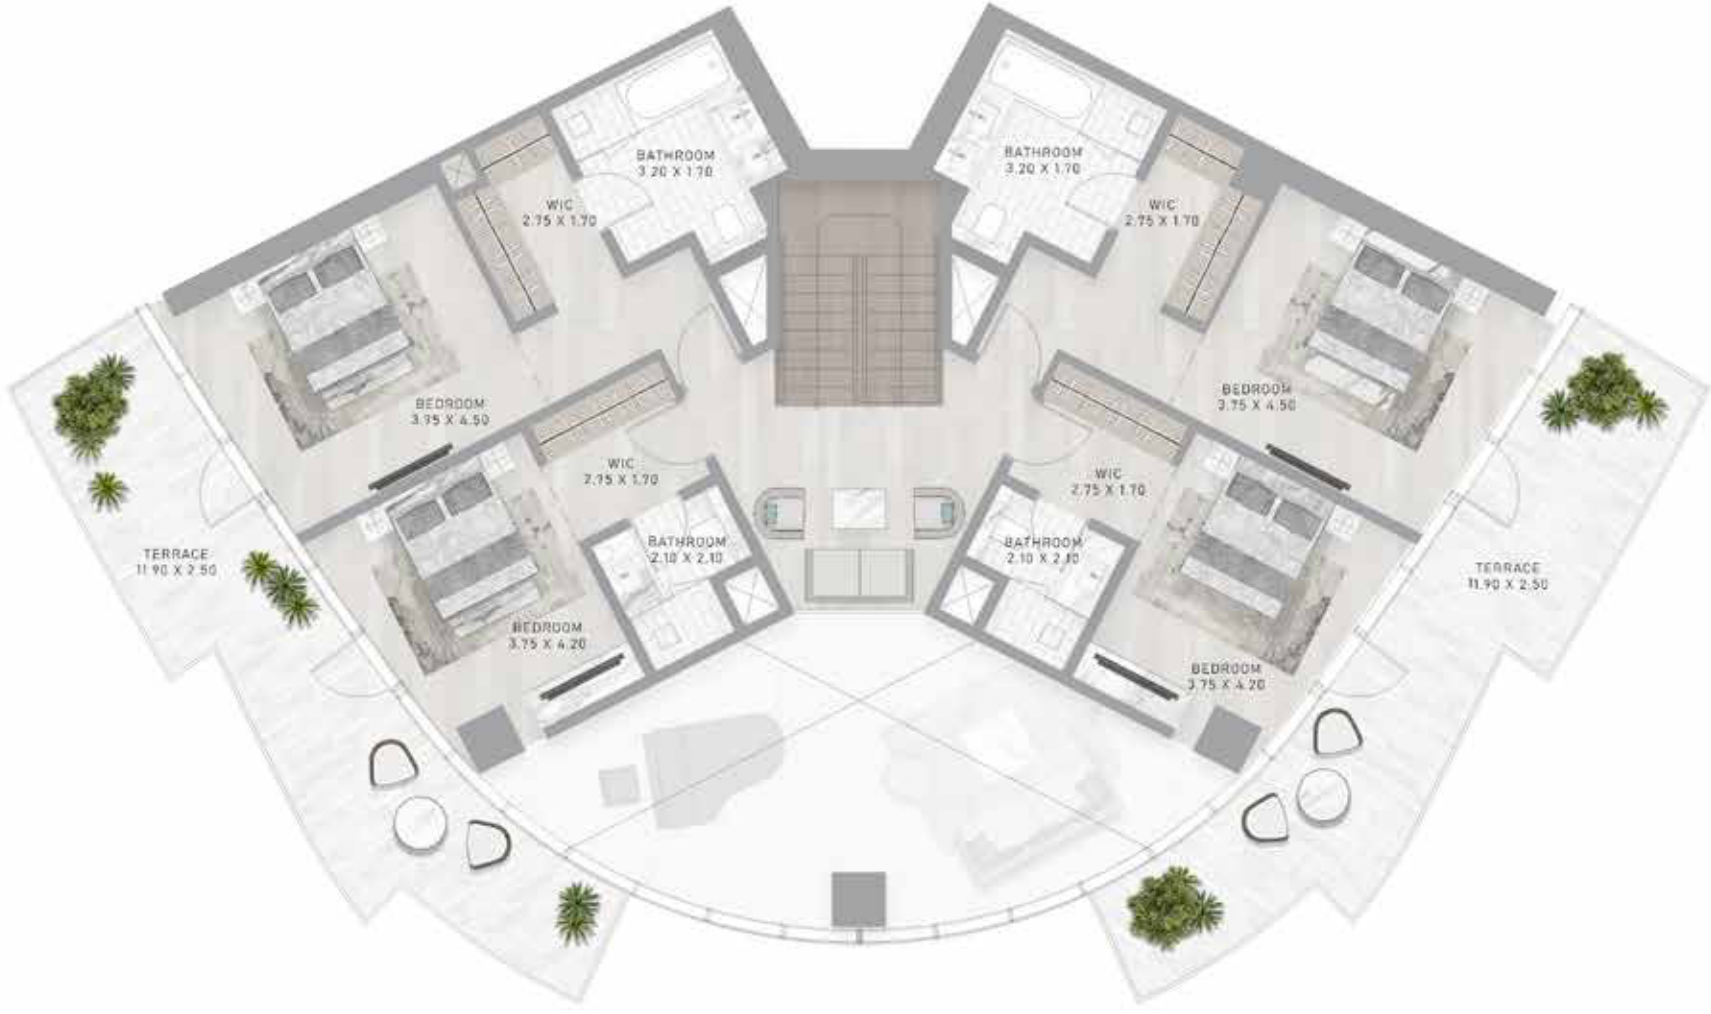

LEVEL 44

4-BEDROOM SUPER LUXURY DUPLEX

TYPE A1

CANAL HEIGHTS 2 BY DE GRISOGONO

CANAL HEIGHTS 2 BY DE GRISOGONO

LOWER FLOOR

LEVEL 41

UPPER FLOOR