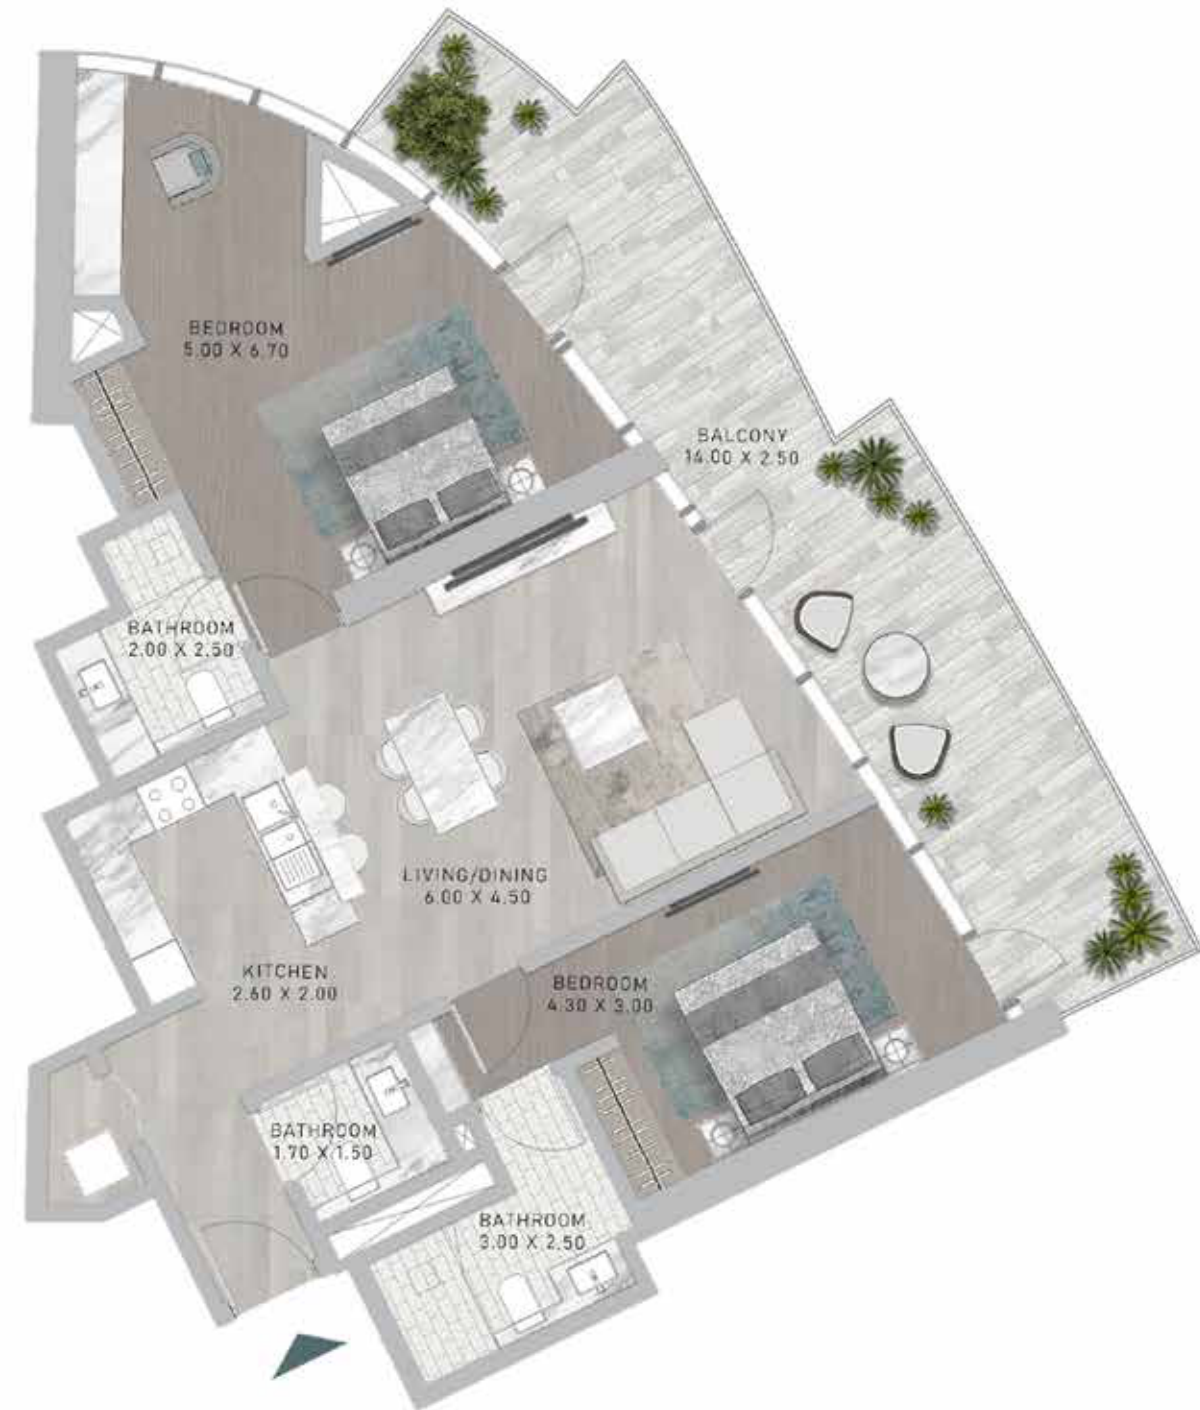

CANAL HEIGHTS 2 BY DE GRISOGONO

LEVEL 28

LEVEL 28

2-BEDROOM

TYPE D1

LEVEL 33

2-BEDROOM

TYPE D1-M