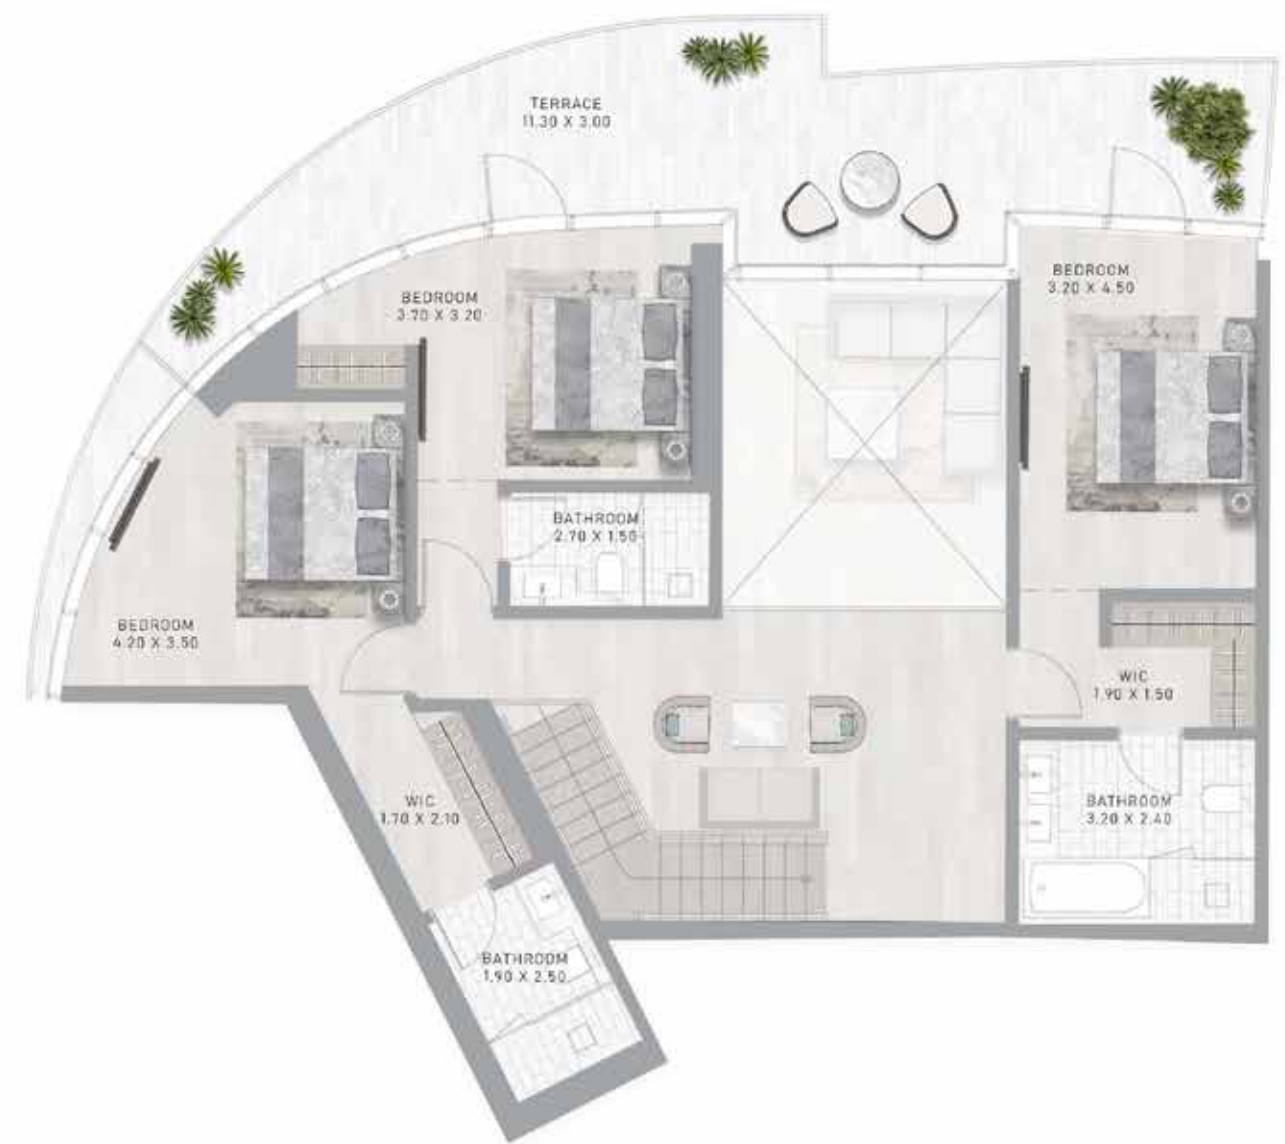

LEVEL 44

3-BEDROOM SUPER LUXURY DUPLEX

TYPE A2-M

CANAL HEIGHTS 2 BY DE GRISOGONO

CANAL HEIGHTS 2 BY DE GRISOGONO

LOWER FLOOR

LEVEL 43

UPPER FLOOR