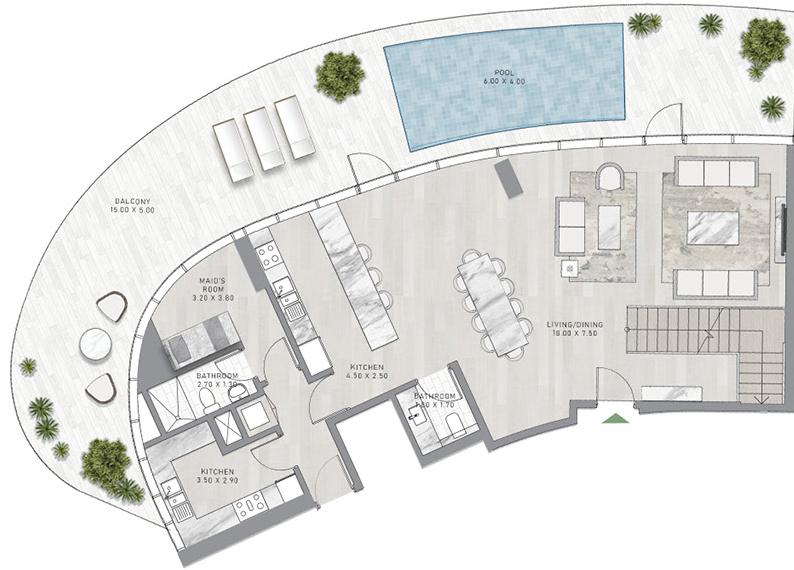

CANAL
CROWN
de GRISOGONO

2-BEDROOM LOWER & UPPER

SALEABLE AREA: 3961 SQFT

FLOOR PLAN

TYOLOGIES

CANAL
CROWN
de GRISOGONO

3-BEDROOM SUPER LUXURY LOWER & UPPER

SALEABLE AREA: 4591 SQFT