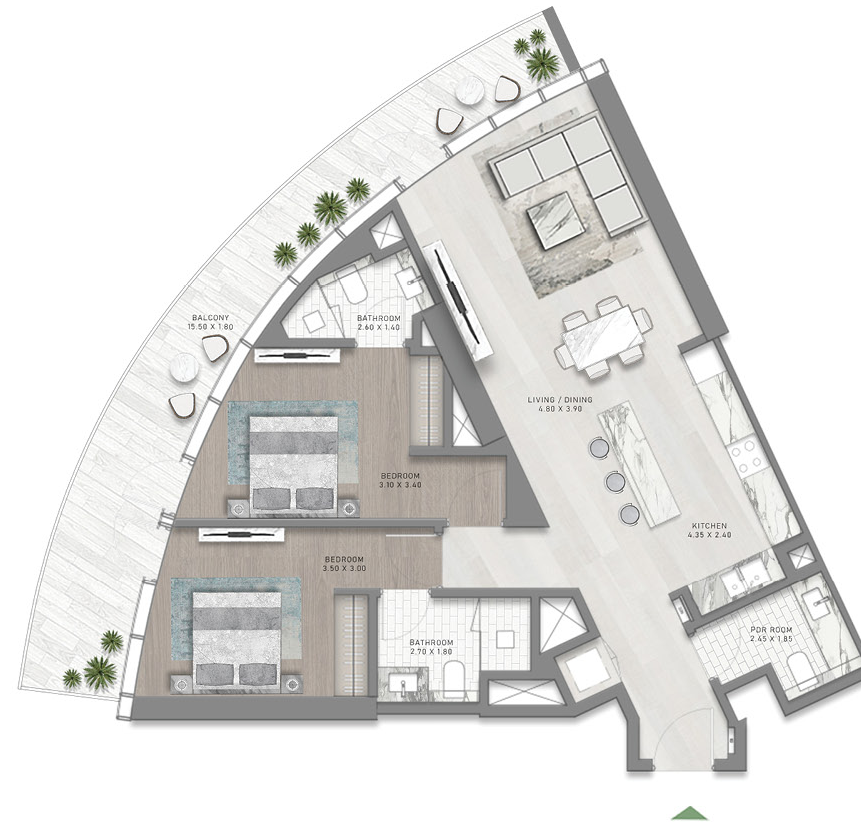

FLOOR PLAN

TYOLOGIES

CANAL
CROWN
de GRISOGONO

2-BEDROOM

SALEABLE AREA: 1475 SQFT