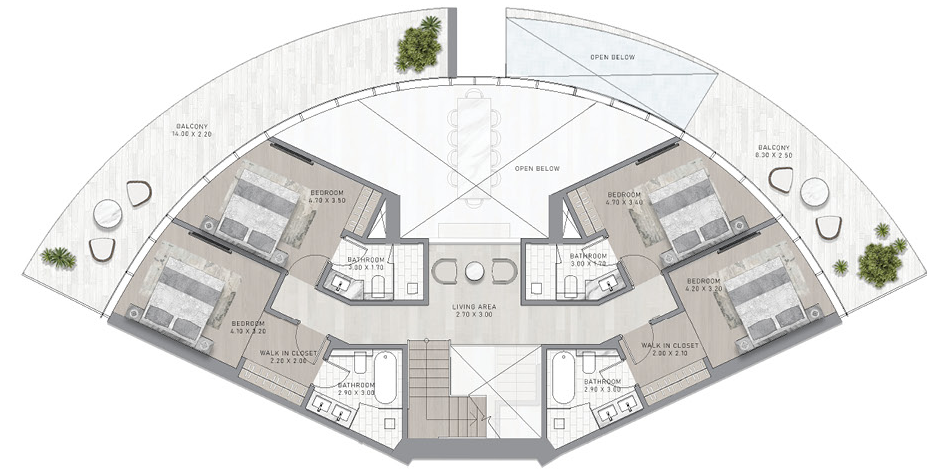

FLOOR PLAN

TYOLOGIES

CANAL
CROWN
de GRISOGONO

4-BEDROOM SUPER LUXURY LOWER & UPPER
SALEABLE AREA: 4761 SQFT