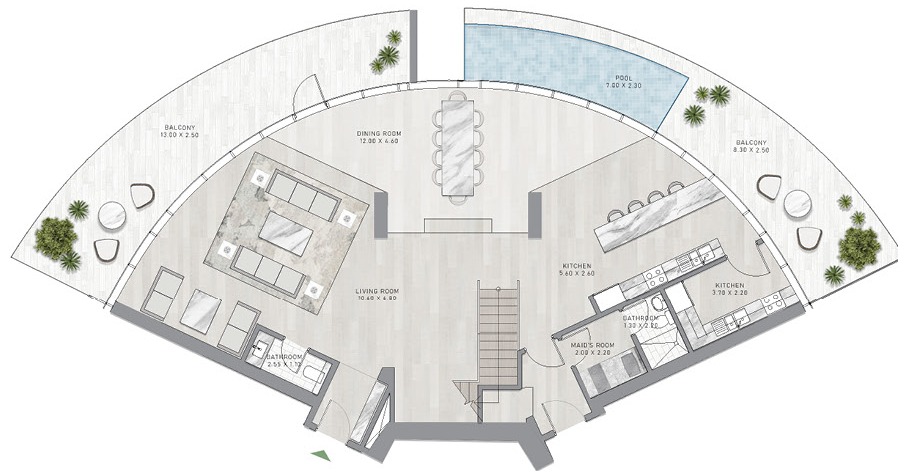

FLOOR PLAN

TYOLOGIES

CANAL
CROWN
de GRISOGONO

4-BEDROOM SUPER LUXURY LOWER & UPPER
SALEABLE AREA: 4761 SQFT