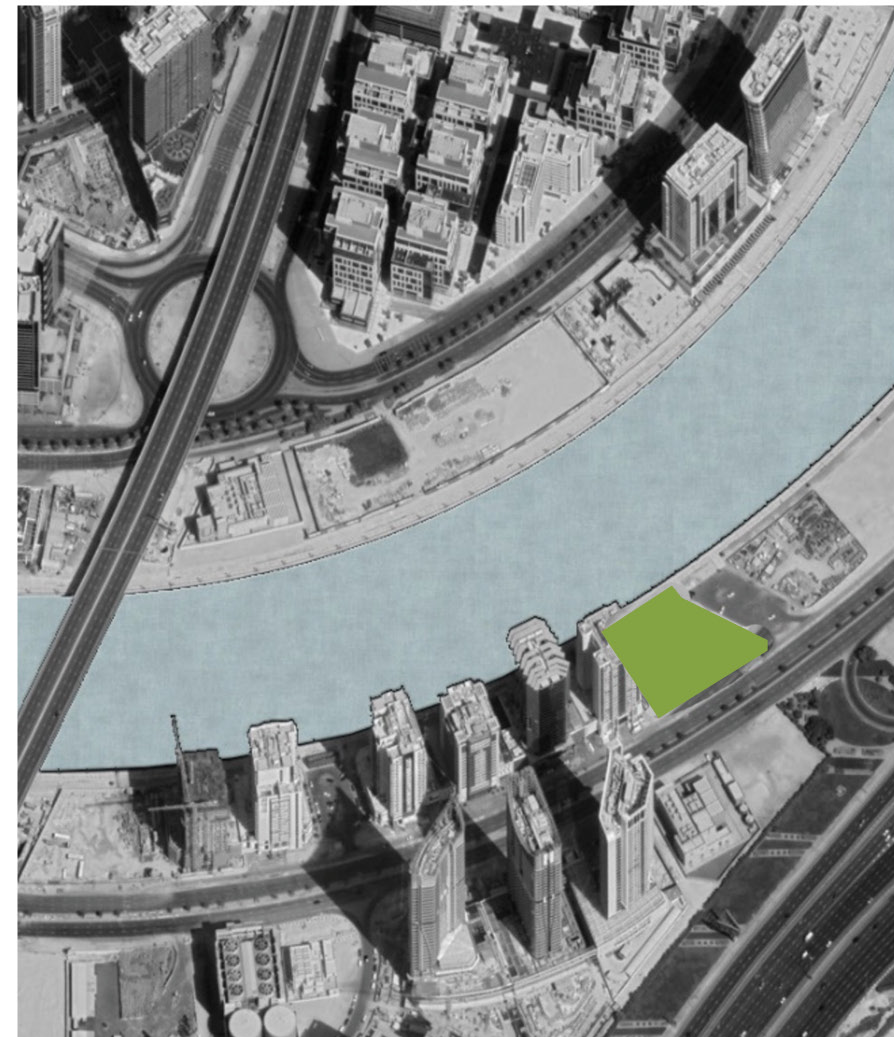

CANAL
C R O W N
de GRISOGONO

DAMAC

THE INSPIRATION

PERIDOT

Known as the stone of compassion, peridot is believed to bring good health, restful sleep and peace. Most of the peridot used in jewelry has been found on Earth. However, this gemstone has also been found in outer space, the most famous example of which is the peridot found in the Esquel meteorite.

de GRISOGONO

THE LOCATION

CANAL
CROWN
de GRISOGONO

TYPICAL FLOOR PLAN

VIEW ANALYSIS

- STUDIO
- 1-BEDROOM
- 2-BEDROOM
- CANAL VIEW
- BURJ KHALIFA VIEW

CANAL
CROWN
de GRISOGONO

CANAL
CROWN
de GRISOGONO