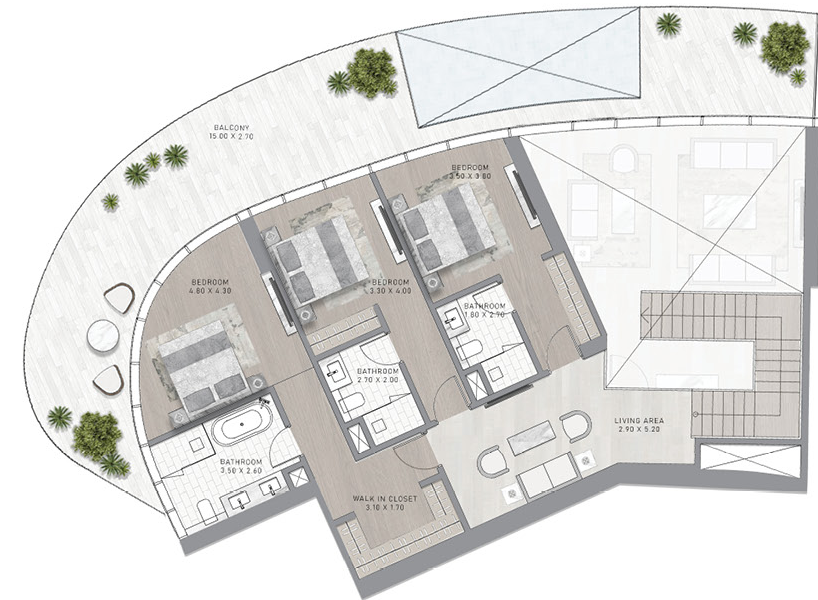

CANAL
CROWN
de GRISOGONO

2-BEDROOM LOWER & UPPER

SALEABLE AREA: 3961 SQFT

FLOOR PLAN

TYOLOGIES

CANAL
CROWN
de GRISOGONO

3-BEDROOM SUPER LUXURY LOWER & UPPER

SALEABLE AREA: 4591 SQFT