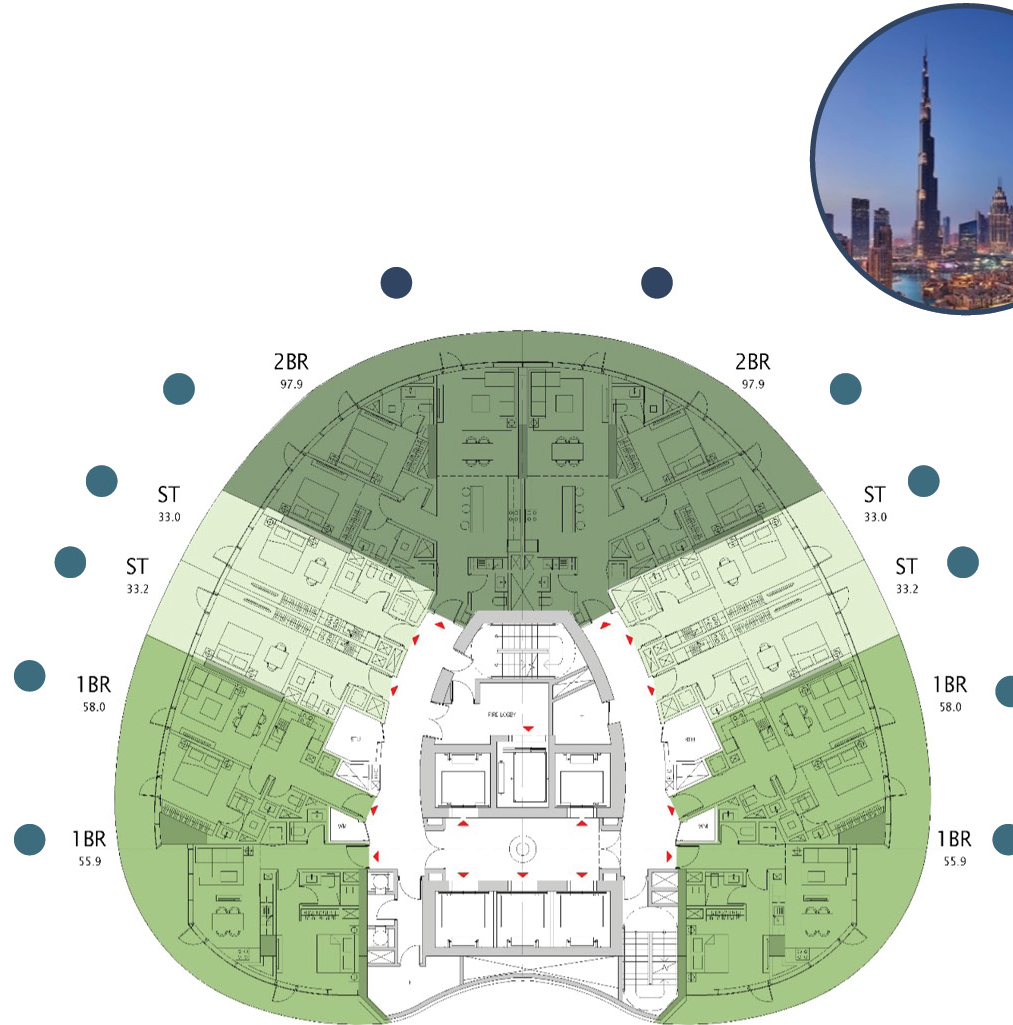

de GRISOGONO

THE LOCATION

CANAL
CROWN
de GRISOGONO

TYPICAL FLOOR PLAN

VIEW ANALYSIS

- STUDIO
- 1-BEDROOM
- 2-BEDROOM
- CANAL VIEW
- BURJ KHALIFA VIEW

CANAL
CROWN
de GRISOGONO

CANAL
CROWN
de GRISOGONO

TOWER CONFIGURATION

2B+G+3P+38+ROOF

LEVEL 38TH

OBSERVATION DECK

LEVEL 36TH TO 37TH

3-BR DUPLEX & 4-BR DUPLEX

LEVEL 2ND TO 35TH

STUDIO, 1 BR, 2 BR, 2-BR DUPLEX