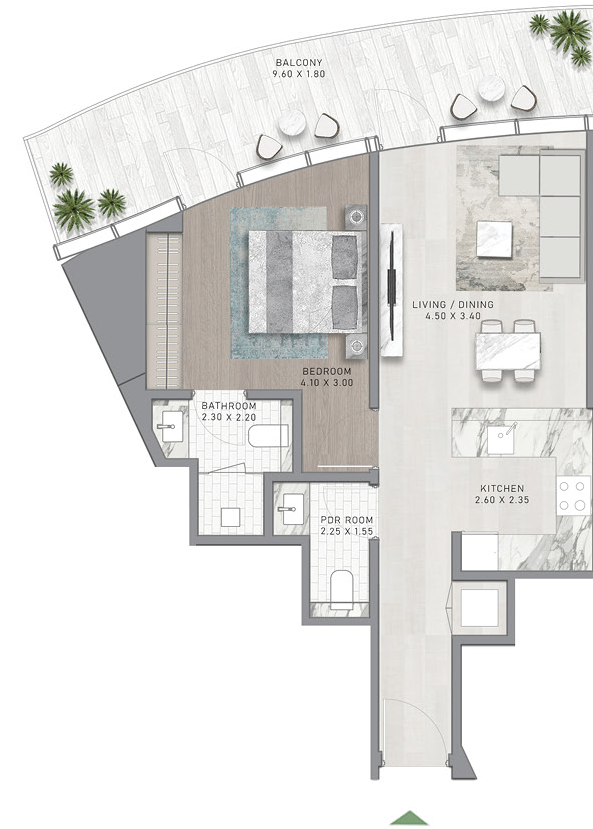

de GRISOGONO

THE LOCATION

CANAL
CROWN
de GRISOGONO

TYPICAL FLOOR PLAN

VIEW ANALYSIS

- STUDIO
- 1-BEDROOM
- 2-BEDROOM
- CANAL VIEW
- BURJ KHALIFA VIEW

CANAL
CROWN
de GRISOGONO

CANAL
CROWN
de GRISOGONO

CANAL
CROWN

de GRISOGONO

FLOOR PLAN

TYOLOGIES

CANAL
CROWN
de GRISOGONO

STUDIO

SALEABLE AREA: 432 SQFT

1-BEDROOM