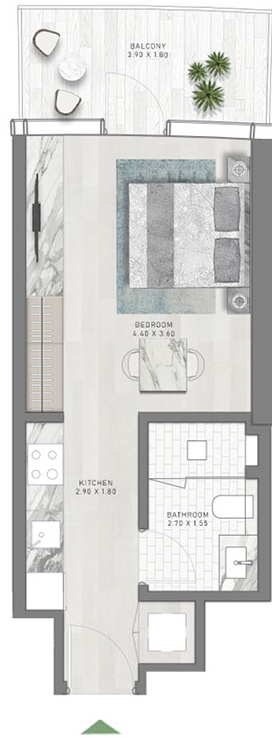

de GRISOGONO

THE LOCATION

CANAL
CROWN
de GRISOGONO

TYPICAL FLOOR PLAN

VIEW ANALYSIS

- STUDIO
- 1-BEDROOM
- 2-BEDROOM
- CANAL VIEW
- BURJ KHALIFA VIEW

CANAL
CROWN
de GRISOGONO

CANAL
CROWN
de GRISOGONO

AMENITIES

SWIM VR

CANAL
CROWN
de GRISOGONO

AMENITIES

UFO SPA – RELAXATION PODS

AMENITIES

UFO SPA – RELAXATION PODS

FLOOR PLANS

CANAL
CROWN

de GRISOGONO

FLOOR PLAN

TYOLOGIES

CANAL
CROWN
de GRISOGONO

STUDIO

SALEABLE AREA: 432 SQFT

1-BEDROOM