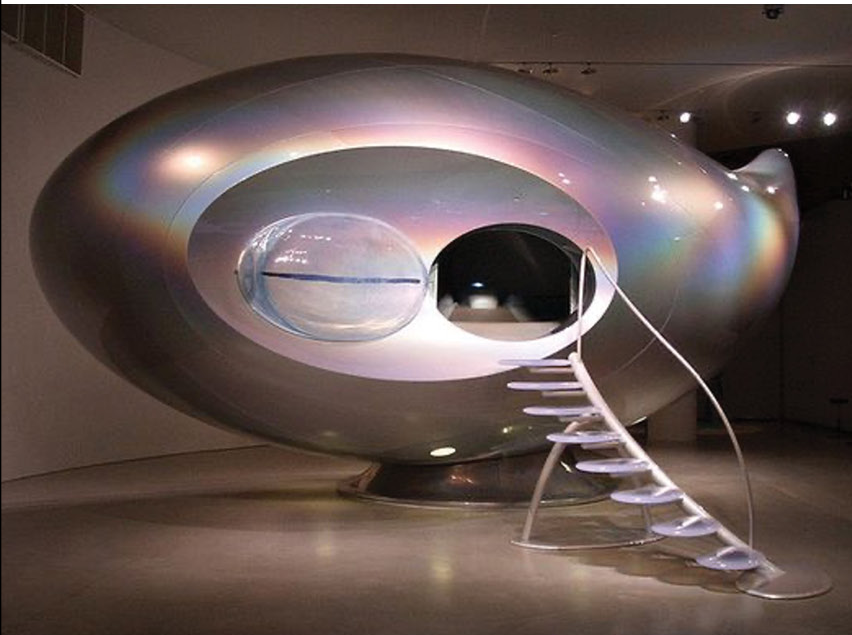

CANAL
C R O W N
de GRISOGONO

DAMAC

THE INSPIRATION

PERIDOT

Known as the stone of compassion, peridot is believed to bring good health, restful sleep and peace. Most of the peridot used in jewelry has been found on Earth. However, this gemstone has also been found in outer space, the most famous example of which is the peridot found in the Esquel meteorite.

AMENITIES

SWIM VR

CANAL
CROWN
de GRISOGONO

AMENITIES

UFO SPA – RELAXATION PODS

AMENITIES

UFO SPA – RELAXATION PODS

FLOOR PLANS