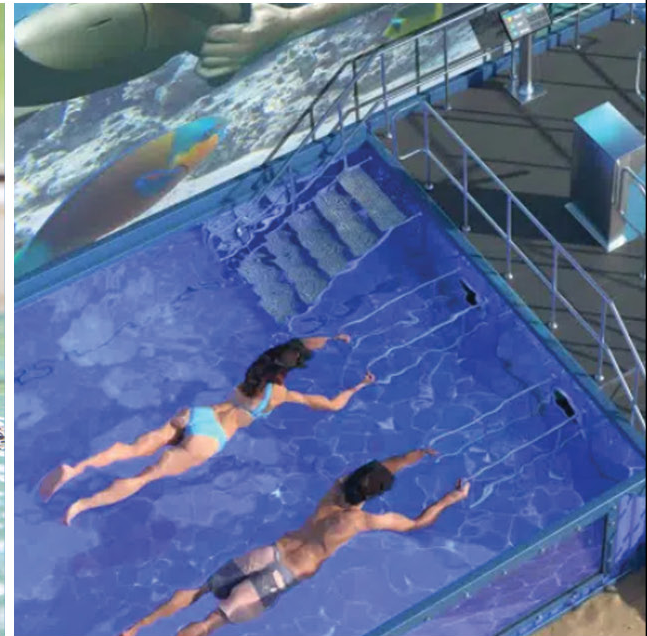

PODIUM AMENITIES

PLANET-INSPIRED GARDEN
UFO SPA
AQUA EXERCISE
SWIM VR

GROUND LEVEL

GRAND LOBBY
PROMENADE RETAIL

AMENITIES

CANAL
CROWN

de GRISOGONO

AMENITIES

PODIUM LEVEL

CANAL
CROWN
de GRISOGONO

AMENITIES

PLANETS INSPIRED GARDEN

CANAL
CROWN
de GRISOGONO

AMENITIES

AQUA EXERCISE

CANAL
CROWN
de GRISOGONO

AMENITIES

SWIM VR

CANAL
CROWN
de GRISOGONO

AMENITIES

UFO SPA – RELAXATION PODS

AMENITIES

UFO SPA – RELAXATION PODS

FLOOR PLANS